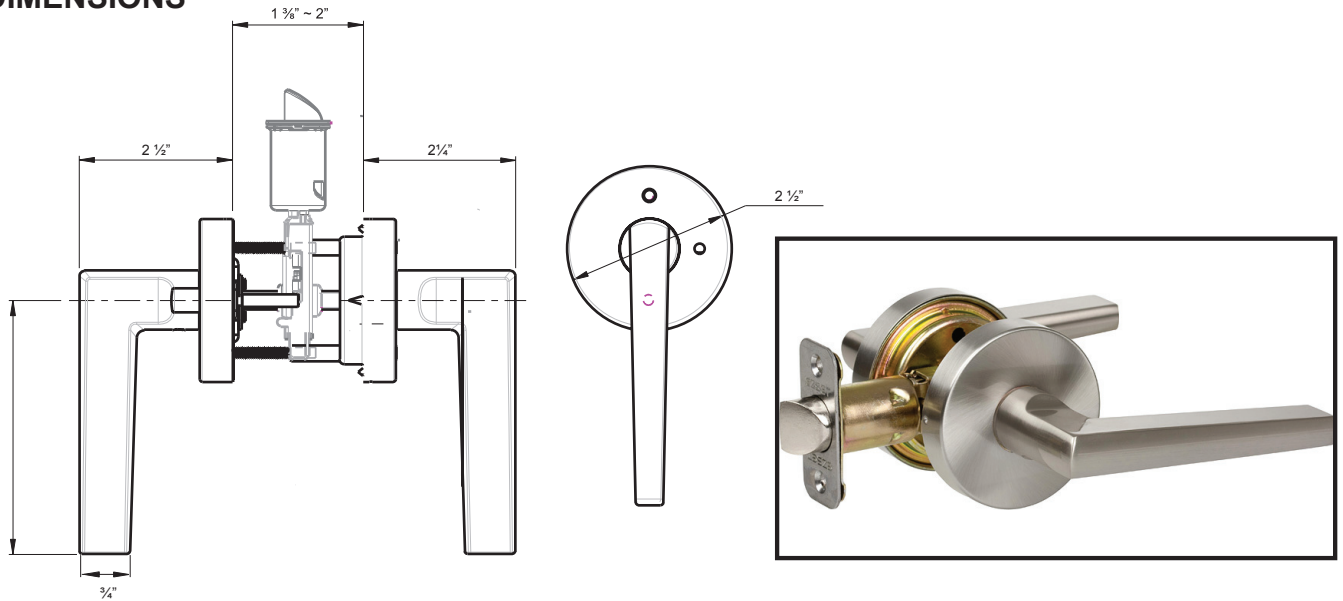

**VIDA**  
CONTEMPORARY COLLECTION

**DELANEY**  
*Designer Series™*

**DIMENSIONS**

**STANDARD SPECIFICATIONS**

<b>Door Prep</b>	Cross bore: 2-1/8" Edge bore: 1" Latch face: 1" x 2-1/4"	<b>Latches</b>	Passage/Privacy: 2-3/8" & 2-3/4" adjustable (9046R) Faceplate: 1" x 2-1/4" round corner Bolt: 1/2" throw
<b>Backset</b>	Fits 2-3/8" and 2-3/4"	<b>Strikes</b>	1-3/4" x 2-1/4" full lip round corner (9103)
<b>Door Thickness</b>	1-3/8" ~ 1-3/4" door standard	<b>Wood Screws</b>	Combination screws that suit both wood or metal door mounting
		<b>Door Handing</b>	Non-Handed. (Privacy Functions are Reversible)

**PRICING**

Model	Function	WT/LB	CTN QTY		US15	US26
501-VI	Passage	23 Lbs	10 Pcs	Item No.	351511	351516
				List Price		
502-VI	Privacy	24 Lbs	10 Pcs	Item No.	351521	351526
				List Price		
515-VI	Dummy	24 Lbs	20 Pcs	Item No.	351551	351556
				List Price		