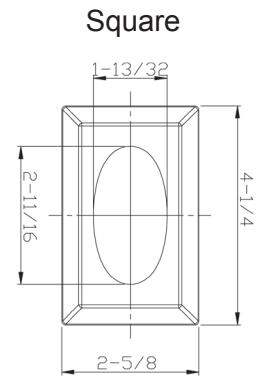

ROSA

SANDCAST COLLECTION

DELANEY
Designer Series™

DIMENSIONS

STANDARD SPECIFICATIONS

Door Prep	Cross bore: 2-1/8" Edge bore: 1" Latch face: 1" x 2-1/4"	Latches	Entrance: 2-3/8" & 2-3/4" adjustable (9050R) Passage/Privacy: 2-3/8" & 2-3/4" adjustable (9079R) Faceplate: 1" x 2-1/4" round corner Bolt: 1/2" Solid Brass throw
Backset	Fits 2-3/8" and 2-3/4"	Strikes	1-3/4" x 2-1/4" full lip round corner (9103)
Door Thickness	1-3/8" ~ 1-3/4" door standard.	Wood Screws	Combination screws that suit both wood or metal door mounting
Cylinder	SC4 6-pin standard. KW1 5-Pin Optional. Entries packed KA4	Door Handing	Not Required

PRICING

Model	Function	WT/LB	CTN QTY	AP Aged Pewter		ABR Aged Bronze		ABK Aged Black		
				CURVED	SQUARE	CURVED	SQUARE	CURVED	SQUARE	
100T-RO	Entrance	21 Lbs	4 Pcs	Item No.	681408C	681408S	681400C	681400S	681409C	681409S
				List Price						
101T-RO	Passage	31 Lbs	6 Pcs	Item No.	684408C	684408S	684400C	684400S	684409C	684409S
				List Price						
102T-RO	Privacy	31 Lbs	6 Pcs	Item No.	682408C	682408S	682400C	682400S	682409C	682409S
				List Price						
115-RO	Dummy	25 Lbs	12 Pcs	Item No.	685408C	685408S	685400C	685400S	685409C	685409S
				List Price						