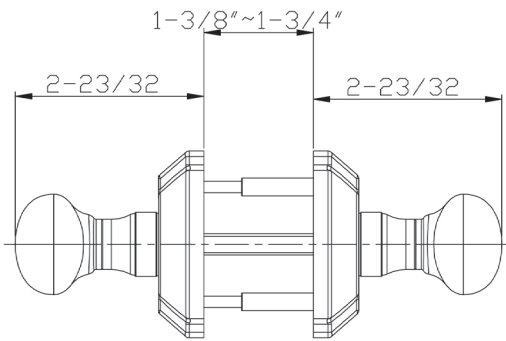

ROSA

SANDCAST COLLECTION

DELANEY
Designer Series™

DIMENSIONS

STANDARD SPECIFICATIONS

Door Prep	Cross bore: 2-1/8" Edge bore: 1" Latch face: 1" x 2-1/4"	Latches	Entrance: 2-3/8" & 2-3/4" adjustable (9050R) Passage/Privacy: 2-3/8" & 2-3/4" adjustable (9079R) Faceplate: 1" x 2-1/4" round corner Bolt: 1/2" Solid Brass throw
Backset	Fits 2-3/8" and 2-3/4"	Strikes	1-3/4" x 2-1/4" full lip round corner (9103)
Door Thickness	1-3/8" ~ 1-3/4" door standard.	Wood Screws	Combination screws that suit both wood or metal door mounting
Cylinder	SC4 6-pin standard. KW1 5-Pin Optional. Entries packed KA4	Door Handing	Not Required

PRICING

Model	Function	WT/LB	CTN QTY	AP Aged Pewter		ABR Aged Bronze		ABK Aged Black		
				CURVED	SQUARE	CURVED	SQUARE	CURVED	SQUARE	
100T-RO	Entrance	21 Lbs	4 Pcs	Item No.	681408C	681408S	681400C	681400S	681409C	681409S
				List Price						
101T-RO	Passage	31 Lbs	6 Pcs	Item No.	684408C	684408S	684400C	684400S	684409C	684409S
				List Price						
102T-RO	Privacy	31 Lbs	6 Pcs	Item No.	682408C	682408S	682400C	682400S	682409C	682409S
				List Price						
115-RO	Dummy	25 Lbs	12 Pcs	Item No.	685408C	685408S	685400C	685400S	685409C	685409S
				List Price						