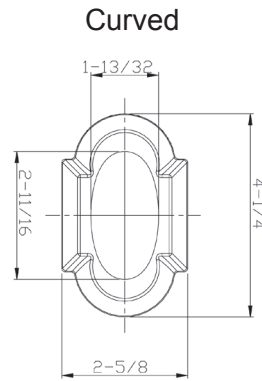

ROSA

SANDCAST COLLECTION

DELANEY
Designer Series™

DIMENSIONS

STANDARD SPECIFICATIONS

Door Prep	Cross bore: 2-1/8" Edge bore: 1" Latch face: 1" x 2-1/4"	Latches	Entrance: 2-3/8" & 2-3/4" adjustable (9050R) Passage/Privacy: 2-3/8" & 2-3/4" adjustable (9079R) Faceplate: 1" x 2-1/4" round corner Bolt: 1/2" Solid Brass throw
Backset	Fits 2-3/8" and 2-3/4"	Strikes	1-3/4" x 2-1/4" full lip round corner (9103)
Door Thickness	1-3/8" ~ 1-3/4" door standard.	Wood Screws	Combination screws that suit both wood or metal door mounting
Cylinder	SC4 6-pin standard. KW1 5-Pin Optional. Entries packed KA4	Door Handing	Not Required

PRICING

Model	Function	WT/LB	CTN QTY	AP Aged Pewter		ABR Aged Bronze		ABK Aged Black		
				CURVED	SQUARE	CURVED	SQUARE	CURVED	SQUARE	
100T-RO	Entrance	21 Lbs	4 Pcs	Item No.	681408C	681408S	681400C	681400S	681409C	681409S
				List Price						
101T-RO	Passage	31 Lbs	6 Pcs	Item No.	684408C	684408S	684400C	684400S	684409C	684409S
				List Price						
102T-RO	Privacy	31 Lbs	6 Pcs	Item No.	682408C	682408S	682400C	682400S	682409C	682409S
				List Price						
115-RO	Dummy	25 Lbs	12 Pcs	Item No.	685408C	685408S	685400C	685400S	685409C	685409S
				List Price						