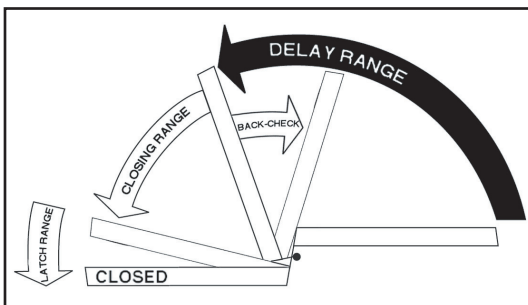

SPECIFICATIONS

Series	Power Size	Duty	Function Availability			Optional Accessories					
			Back Check	Delay Action	ADA	Hold Open Arm	Parallel Rigid Arm	Hold Open CUSH Arm	Drop Plate	Thru Bolts	Cover
8000	Adjustable No. 1-6	Heavy	●		●	●	●	●	●	●	●
8000/DA	Adjustable No. 1-6	Heavy		●	●	●	●	●	●	●	●
6000	Adjustable No. 1-6	Medium-Heavy	●		●	●	●	●	●	●	●
6000S	Adjustable No. 1-6	Medium Heavy	●		●	●	●	●	●	●	●
6000/DS	Adjustable No. 1-6	Medium-Heavy	●	●	●	●	●	●	●	●	●
6000S/DS	Adjustable No. 1-6	Medium-Heavy	●	●	●	●	●	●	●	●	●
5000	Adjustable No. 3-6	Light-Medium	●			●				●	●
4400	Adjustable No. 1-4	Light-Medium	●		●	●				●	●
3000	No. 3	Light								●	

CROSS REFERENCE

EZSET	NORTON	YALE	DOR-O-MATIC	INTERNATIONAL	DORMA	LCN	SARGENT	CAL-ROYAL
8000 Series	7500	4400		4400	8900	4041		CR441
6000 Series	8501	3501	SC81	5000	8600	1461	1431	CR801-BF
6000S Series	8301	3301	SC80	5000	8600	1461	1430	CR801S-BF
4400 Series	1601BF	51BF	SC61				1131	300-PBFCOV
5000 Series	1601	51	SC60				1130	300-PCOV
3000 Series	1600	50	SC90 Series	650/750		1050		400

All Closers Tri-Packed for Three Installation Options

Regular Arm Installation Closer installs on PULL/HINGE side of door Illustrated Left Hand Door-LH or Right Hand Reverse-RHR	Top Jamb Installation Closer installs on frame-on PUSH/STOP side of door Illustrated Left Hand Door-LH or Right Hand Reverse-RHR	Parallel Arm Installation Closer installs on PUSH/STOP side of door Illustrated Right Hand Door-RH or Left Hand Reverse-LHR

Opening Cycle

THE DELANEY CO.

Copyright © THE DELANEY CO. All rights reserved.