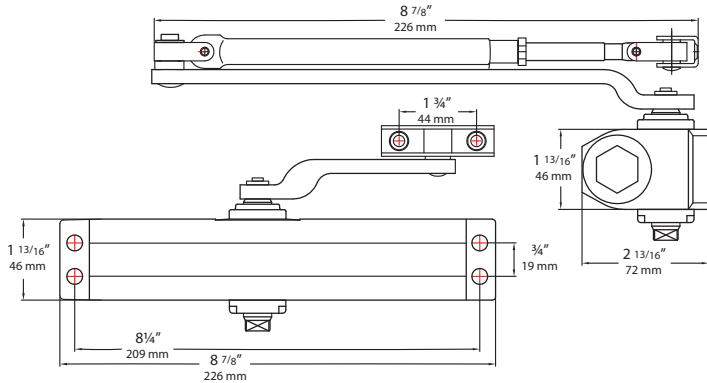

**3000 SERIES
LIGHT DUTY DOOR CLOSER**

DIMENSIONS

PRODUCT SPECIFICATIONS

- Meets ANSI 156.4 Grade 2
- UL Listed
- Fixed Size 3 Closer
- Independent Latch & Sweep
- Heavy Duty Rack & Pinion
- Heat treated High Tension Piston
- High lubricity hydraulic fluid to ensure smooth operation
- Standard arm and parallel bracket included for regular arm, top jamb, and parallel arm applications
- Non-Handed

3000 Series

Power Size 3

**5 YEAR
WARRANTY**

RECOMMENDATIONS

DOOR CLOSER WEIGHT			MAXIMUM SIZE OF DOOR					
Series	Door Weight	Duty	Power Size	Regular Arm			Parallel Arm	
				Interior	Exterior Swing-In	Exterior Swing-Out	Interior	Exterior Swing-Out
3000	99-143 Lbs	Light	3	42"	30"	36"	36"	30"

PRICING

Model	WT/ CTN	WT/ CTN	Aluminum		Duro
			Item No.	603300	603301
3000 Series Door Closer	44 Lbs.	4 Pcs	List Price		

OPTIONAL FEATURES

- Thru bolts for metal door mounting

THE DELANEY CO.

Copyright © THE DELANEY CO. All rights reserved.