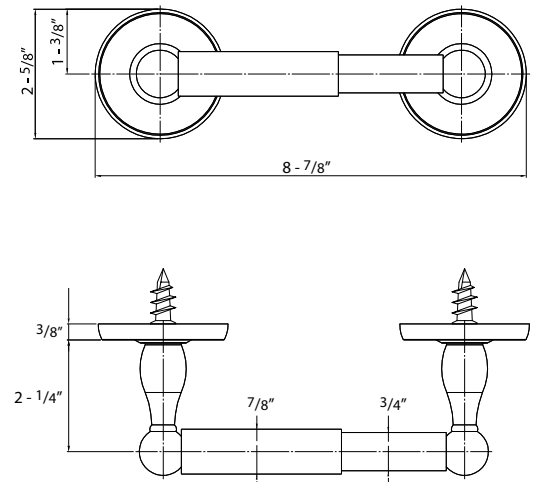

**500 SERIES  
BATHROOM ACCESSORIES**

**Towel Ring**

**Euro Paper Holder**

**Paper Holder**

**Towel Bar Set**

**Double Robe Hook**

DESCRIPTION	MODEL #	WT/ LB	CTN QTY	US26			
				Polished Chrome	US15 Satin Nickel	US12P Tuscany Bronze	
Paper Holder (Metal Roller)	000	33 Lbs	50 Pcs	Item No.	590006	590008	590002
Euro Paper Holder	010	31 Lbs	50 Pcs	Item No.	590106	590108	590102
Towel Ring	050	24 Lbs	50 Pcs	Item No.	590506	590508	590502
Double Robe Hook	060	18 Lbs	50 Pcs	Item No.	590606	590608	590602
18" Towel Bar Set	118	42 Lbs	50 Pcs	Item No.	591186K	591188K	591182K
24" Towel Bar Set	124	46 Lbs	50 Pcs	Item No.	591246K	591248K	591242K
Towel Bar Post Only	200	29 Lbs	50 Pcs	Item No.	592006	592008	592002
3/4" Diameter 18" Towel Bar Only	4018	13 Lbs	50 Pcs	Item No.	540186	540188	540182
3/4" Diameter 24" Towel Bar Only	4024	18 Lbs	50 Pcs	Item No.	540246	540248	540242
3/4" Diameter 30" Towel Bar Only	4030	22 Lbs	50 Pcs	Item No.	540306	540308	540302

Towel Bar Set

Double Robe Hook

**Base Metal: Zinc**

**DELANEY®**

Copyright © DELANEY HARDWARE. All rights reserved.