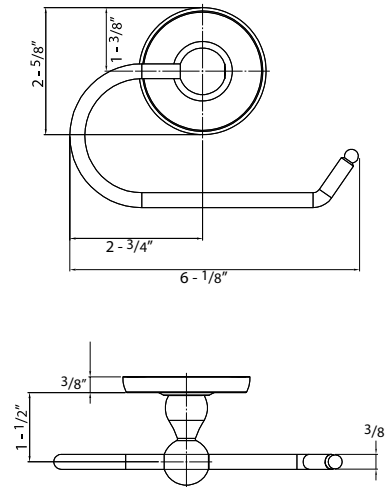

**500 SERIES  
BATHROOM ACCESSORIES**

**Towel Ring**

**Euro Paper Holder**

**Paper Holder**

**Towel Bar Set**

**Double Robe Hook**

DESCRIPTION	MODEL #	WT/ LB	CTN QTY	US26			
				Polished Chrome	US15 Satin Nickel	US12P Tuscany Bronze	
Paper Holder (Metal Roller)	000	33 Lbs	50 Pcs	Item No.	590006	590008	590002
Euro Paper Holder	010	31 Lbs	50 Pcs	Item No.	590106	590108	590102
Towel Ring	050	24 Lbs	50 Pcs	Item No.	590506	590508	590502
Double Robe Hook	060	18 Lbs	50 Pcs	Item No.	590606	590608	590602
18" Towel Bar Set	118	42 Lbs	50 Pcs	Item No.	591186K	591188K	591182K
24" Towel Bar Set	124	46 Lbs	50 Pcs	Item No.	591246K	591248K	591242K
Towel Bar Post Only	200	29 Lbs	50 Pcs	Item No.	592006	592008	592002
3/4" Diameter 18" Towel Bar Only	4018	13 Lbs	50 Pcs	Item No.	540186	540188	540182
3/4" Diameter 24" Towel Bar Only	4024	18 Lbs	50 Pcs	Item No.	540246	540248	540242
3/4" Diameter 30" Towel Bar Only	4030	22 Lbs	50 Pcs	Item No.	540306	540308	540302

Bulk Packaged.

**DELANEY®**

Copyright © DELANEY HARDWARE. All rights reserved.

**500 SERIES  
BATHROOM ACCESSORIES**

**SPECIFICATION DRAWINGS**

Towel Ring

Euro Paper Holder

Paper Holder

Towel Bar Set

Double Robe Hook

**Base Metal: Zinc**

**DELANEY®**

Copyright © DELANEY HARDWARE. All rights reserved.