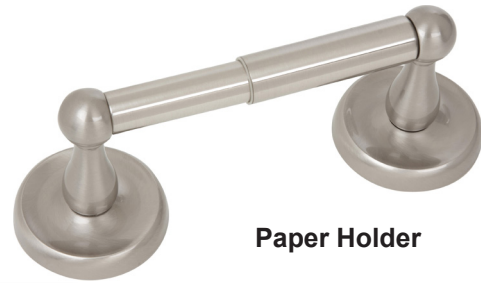

**500 SERIES  
BATHROOM ACCESSORIES**

**Towel Ring**

**Euro Paper Holder**

**Paper Holder**

**Towel Bar Set**

**Double Robe Hook**

DESCRIPTION	MODEL #	WT/ LB	CTN QTY	US26			
				Polished Chrome	US15 Satin Nickel	US12P Tuscany Bronze	
Paper Holder (Metal Roller)	000	33 Lbs	50 Pcs	Item No.	590006	590008	590002
Euro Paper Holder	010	31 Lbs	50 Pcs	Item No.	590106	590108	590102
Towel Ring	050	24 Lbs	50 Pcs	Item No.	590506	590508	590502
Double Robe Hook	060	18 Lbs	50 Pcs	Item No.	590606	590608	590602
18" Towel Bar Set	118	42 Lbs	50 Pcs	Item No.	591186K	591188K	591182K
24" Towel Bar Set	124	46 Lbs	50 Pcs	Item No.	591246K	591248K	591242K
Towel Bar Post Only	200	29 Lbs	50 Pcs	Item No.	592006	592008	592002
3/4" Diameter 18" Towel Bar Only	4018	13 Lbs	50 Pcs	Item No.	540186	540188	540182
3/4" Diameter 24" Towel Bar Only	4024	18 Lbs	50 Pcs	Item No.	540246	540248	540242
3/4" Diameter 30" Towel Bar Only	4030	22 Lbs	50 Pcs	Item No.	540306	540308	540302

Bulk Packaged.

**DELANEY®**

Copyright © DELANEY HARDWARE. All rights reserved.

**500 SERIES  
BATHROOM ACCESSORIES**

**SPECIFICATION DRAWINGS**

Towel Ring

Euro Paper Holder

Paper Holder

Towel Bar Set

Double Robe Hook

**Base Metal: Zinc**

**DELANEY®**

Copyright © DELANEY HARDWARE. All rights reserved.