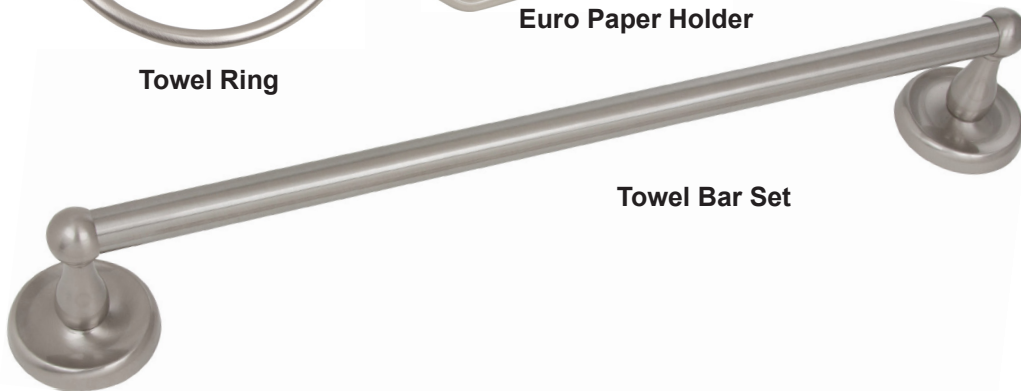

**500 SERIES  
BATHROOM ACCESSORIES**

**Towel Ring**

**Euro Paper Holder**

**Paper Holder**

**Towel Bar Set**

**Double Robe Hook**

DESCRIPTION	MODEL #	WT/ LB	CTN QTY	US26			
				Polished Chrome	US15 Satin Nickel	US12P Tuscany Bronze	
Paper Holder (Metal Roller)	000	33 Lbs	50 Pcs	Item No.	590006	590008	590002
Euro Paper Holder	010	31 Lbs	50 Pcs	Item No.	590106	590108	590102
Towel Ring	050	24 Lbs	50 Pcs	Item No.	590506	590508	590502
Double Robe Hook	060	18 Lbs	50 Pcs	Item No.	590606	590608	590602
18" Towel Bar Set	118	42 Lbs	50 Pcs	Item No.	591186K	591188K	591182K
24" Towel Bar Set	124	46 Lbs	50 Pcs	Item No.	591246K	591248K	591242K
Towel Bar Post Only	200	29 Lbs	50 Pcs	Item No.	592006	592008	592002
3/4" Diameter 18" Towel Bar Only	4018	13 Lbs	50 Pcs	Item No.	540186	540188	540182
3/4" Diameter 24" Towel Bar Only	4024	18 Lbs	50 Pcs	Item No.	540246	540248	540242
3/4" Diameter 30" Towel Bar Only	4030	22 Lbs	50 Pcs	Item No.	540306	540308	540302

Bulk Packaged.

**DELANEY®**

Copyright © DELANEY HARDWARE. All rights reserved.

**500 SERIES  
BATHROOM ACCESSORIES**

**SPECIFICATION DRAWINGS**

Towel Ring

Euro Paper Holder

Paper Holder

Towel Bar Set

Double Robe Hook

**Base Metal: Zinc**

**DELANEY®**

Copyright © DELANEY HARDWARE. All rights reserved.