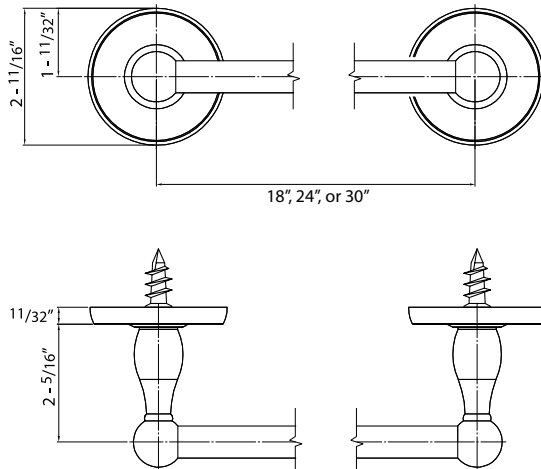

**500 SERIES  
BATHROOM ACCESSORIES**

**Towel Ring**

**Euro Paper Holder**

**Paper Holder**

**Towel Bar Set**

**Double Robe Hook**

DESCRIPTION	MODEL #	WT/ LB	CTN QTY	US26			
				Polished Chrome	US15 Satin Nickel	US12P Tuscany Bronze	
Paper Holder (Metal Roller)	000	33 Lbs	50 Pcs	Item No.	590006	590008	590002
Euro Paper Holder	010	31 Lbs	50 Pcs	Item No.	590106	590108	590102
Towel Ring	050	24 Lbs	50 Pcs	Item No.	590506	590508	590502
Double Robe Hook	060	18 Lbs	50 Pcs	Item No.	590606	590608	590602
18" Towel Bar Set	118	42 Lbs	50 Pcs	Item No.	591186K	591188K	591182K
24" Towel Bar Set	124	46 Lbs	50 Pcs	Item No.	591246K	591248K	591242K
Towel Bar Post Only	200	29 Lbs	50 Pcs	Item No.	592006	592008	592002
3/4" Diameter 18" Towel Bar Only	4018	13 Lbs	50 Pcs	Item No.	540186	540188	540182
3/4" Diameter 24" Towel Bar Only	4024	18 Lbs	50 Pcs	Item No.	540246	540248	540242
3/4" Diameter 30" Towel Bar Only	4030	22 Lbs	50 Pcs	Item No.	540306	540308	540302

Bulk Packaged.

**DELANEY®**

Copyright © DELANEY HARDWARE. All rights reserved.

**500 SERIES  
BATHROOM ACCESSORIES**

**SPECIFICATION DRAWINGS**

Towel Ring

Euro Paper Holder

Paper Holder

Towel Bar Set

Double Robe Hook

**Base Metal: Zinc**

**DELANEY®**

Copyright © DELANEY HARDWARE. All rights reserved.