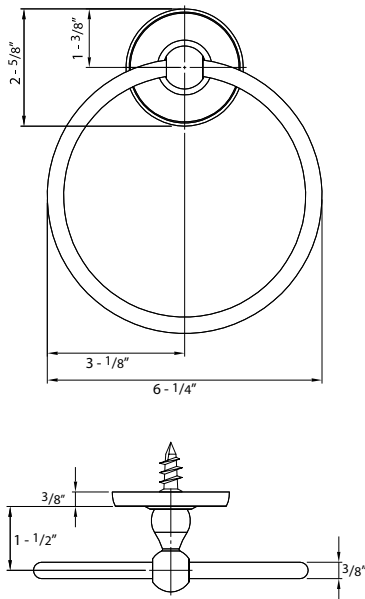

**500 SERIES  
BATHROOM ACCESSORIES**

**Towel Ring**

**Euro Paper Holder**

**Paper Holder**

**Towel Bar Set**

**Double Robe Hook**

DESCRIPTION	MODEL #	WT/ LB	CTN QTY	US26			
				Polished Chrome	US15 Satin Nickel	US12P Tuscany Bronze	
Paper Holder (Metal Roller)	000	33 Lbs	50 Pcs	Item No.	590006	590008	590002
Euro Paper Holder	010	31 Lbs	50 Pcs	Item No.	590106	590108	590102
Towel Ring	050	24 Lbs	50 Pcs	Item No.	590506	590508	590502
Double Robe Hook	060	18 Lbs	50 Pcs	Item No.	590606	590608	590602
18" Towel Bar Set	118	42 Lbs	50 Pcs	Item No.	591186K	591188K	591182K
24" Towel Bar Set	124	46 Lbs	50 Pcs	Item No.	591246K	591248K	591242K
Towel Bar Post Only	200	29 Lbs	50 Pcs	Item No.	592006	592008	592002
3/4" Diameter 18" Towel Bar Only	4018	13 Lbs	50 Pcs	Item No.	540186	540188	540182
3/4" Diameter 24" Towel Bar Only	4024	18 Lbs	50 Pcs	Item No.	540246	540248	540242
3/4" Diameter 30" Towel Bar Only	4030	22 Lbs	50 Pcs	Item No.	540306	540308	540302

Bulk Packaged.

**DELANEY®**

Copyright © DELANEY HARDWARE. All rights reserved.

**500 SERIES  
BATHROOM ACCESSORIES**

**SPECIFICATION DRAWINGS**

Towel Ring

Euro Paper Holder

Paper Holder

Towel Bar Set

Double Robe Hook

**Base Metal: Zinc**

**DELANEY®**

Copyright © DELANEY HARDWARE. All rights reserved.