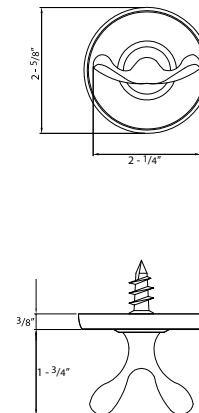

Double Robe Hook