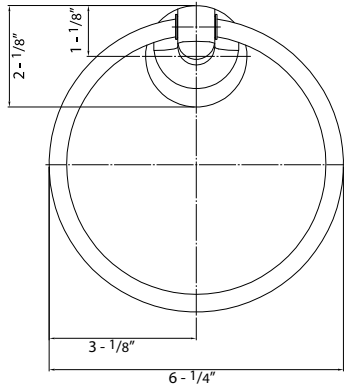

SPECIFICATION DRAWINGS

Towel Ring