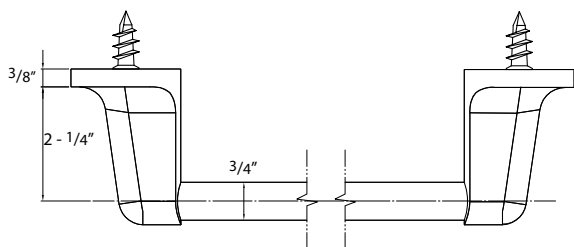

**400 SERIES
BATHROOM ACCESSORIES**

Towel Ring

Euro Paper Holder

Paper Holder

Towel Bar Set

Double Robe Hook

DESCRIPTION	MODEL #	WT/ LB	CTN QTY	US26 Polished Chrome			US15 Satin Nickel		US12P Tuscany Bronze	
				Item No.						
Paper Holder (Metallic Plastic Roller)	000	33 Lbs	50 Pcs	Item No.	580006		580008		580002	
Euro Paper Holder	010	31 Lbs	50 Pcs	Item No.	580106		580108		580102	
Towel Ring	050	24 Lbs	50 Pcs	Item No.	580506		580508		580502	
Double Robe Hook	060	18 Lbs	50 Pcs	Item No.	580606		580608		580602	
18" Towel Bar Set	118	42 Lbs	50 Pcs	Item No.	581186K		581188K		581182K	
24" Towel Bar Set	124	46 Lbs	50 Pcs	Item No.	581246K		581248K		581242K	
Towel Bar Post Only	200	29 Lbs	50 Pcs	Item No.	582006		582008		582002	
3/4" Diameter 18" Towel Bar Only	4018	13 Lbs	50 Pcs	Item No.	540186		540188		540182	
3/4" Diameter 24" Towel Bar Only	4024	18 Lbs	50 Pcs	Item No.	540246		540248		540242	
3/4" Diameter 30" Towel Bar Only	4030	22 Lbs	50 Pcs	Item No.	540306		540308		540302	

Bulk Packaged.

DELANEY®

Copyright © DELANEY HARDWARE. All rights reserved.

SPECIFICATION DRAWINGS

Towel Ring

Euro Paper Holder

Paper Holder

Towel Bar Set