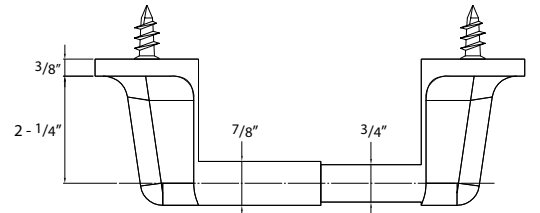

SPECIFICATION DRAWINGS

Paper Holder

Base Metal: Zinc