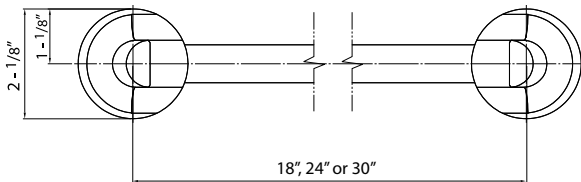

**400 SERIES
BATHROOM ACCESSORIES**

Towel Ring

Euro Paper Holder

Paper Holder

Towel Bar Set

Double Robe Hook

DESCRIPTION	MODEL #	WT/ LB	CTN QTY	US26 Polished Chrome			US15 Satin Nickel		US12P Tuscany Bronze	
				Item No.						
Paper Holder (Metallic Plastic Roller)	000	33 Lbs	50 Pcs	Item No.	580006		580008		580002	
Euro Paper Holder	010	31 Lbs	50 Pcs	Item No.	580106		580108		580102	
Towel Ring	050	24 Lbs	50 Pcs	Item No.	580506		580508		580502	
Double Robe Hook	060	18 Lbs	50 Pcs	Item No.	580606		580608		580602	
18" Towel Bar Set	118	42 Lbs	50 Pcs	Item No.	581186K		581188K		581182K	
24" Towel Bar Set	124	46 Lbs	50 Pcs	Item No.	581246K		581248K		581242K	
Towel Bar Post Only	200	29 Lbs	50 Pcs	Item No.	582006		582008		582002	
3/4" Diameter 18" Towel Bar Only	4018	13 Lbs	50 Pcs	Item No.	540186		540188		540182	
3/4" Diameter 24" Towel Bar Only	4024	18 Lbs	50 Pcs	Item No.	540246		540248		540242	
3/4" Diameter 30" Towel Bar Only	4030	22 Lbs	50 Pcs	Item No.	540306		540308		540302	

Bulk Packaged.

DELANEY®

Copyright © DELANEY HARDWARE. All rights reserved.

SPECIFICATION DRAWINGS

Towel Ring

Euro Paper Holder

Paper Holder

Towel Bar Set