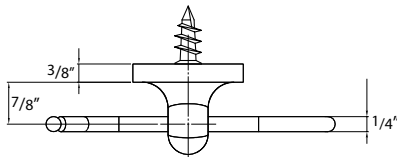

Euro Paper Holder