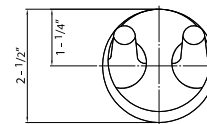

Double Robe Hook