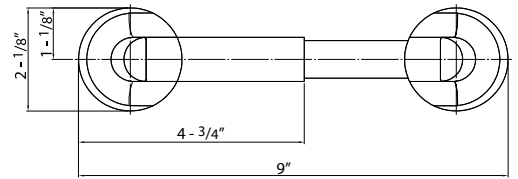

**400 SERIES
BATHROOM ACCESSORIES**

Towel Ring

Euro Paper Holder

Paper Holder

Towel Bar Set

Double Robe Hook

DESCRIPTION	MODEL #	WT/ LB	CTN QTY	US26 Polished Chrome			US15 Satin Nickel		US12P Tuscany Bronze	
				Item No.						
Paper Holder (Metallic Plastic Roller)	000	33 Lbs	50 Pcs	Item No.	580006		580008		580002	
Euro Paper Holder	010	31 Lbs	50 Pcs	Item No.	580106		580108		580102	
Towel Ring	050	24 Lbs	50 Pcs	Item No.	580506		580508		580502	
Double Robe Hook	060	18 Lbs	50 Pcs	Item No.	580606		580608		580602	
18" Towel Bar Set	118	42 Lbs	50 Pcs	Item No.	581186K		581188K		581182K	
24" Towel Bar Set	124	46 Lbs	50 Pcs	Item No.	581246K		581248K		581242K	
Towel Bar Post Only	200	29 Lbs	50 Pcs	Item No.	582006		582008		582002	
3/4" Diameter 18" Towel Bar Only	4018	13 Lbs	50 Pcs	Item No.	540186		540188		540182	
3/4" Diameter 24" Towel Bar Only	4024	18 Lbs	50 Pcs	Item No.	540246		540248		540242	
3/4" Diameter 30" Towel Bar Only	4030	22 Lbs	50 Pcs	Item No.	540306		540308		540302	

Bulk Packaged.

DELANEY®

Copyright © DELANEY HARDWARE. All rights reserved.

SPECIFICATION DRAWINGS

Towel Ring

Euro Paper Holder

Paper Holder

Towel Bar Set