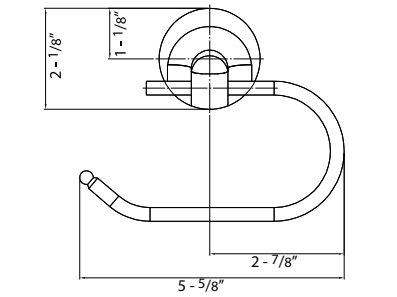

**400 SERIES
BATHROOM ACCESSORIES**

Towel Ring

Euro Paper Holder

Paper Holder

Towel Bar Set

Double Robe Hook

DESCRIPTION	MODEL #	WT/ LB	CTN QTY	US26 Polished Chrome			US15 Satin Nickel		US12P Tuscany Bronze	
				Item No.						
Paper Holder (Metallic Plastic Roller)	000	33 Lbs	50 Pcs	Item No.	580006		580008		580002	
Euro Paper Holder	010	31 Lbs	50 Pcs	Item No.	580106		580108		580102	
Towel Ring	050	24 Lbs	50 Pcs	Item No.	580506		580508		580502	
Double Robe Hook	060	18 Lbs	50 Pcs	Item No.	580606		580608		580602	
18" Towel Bar Set	118	42 Lbs	50 Pcs	Item No.	581186K		581188K		581182K	
24" Towel Bar Set	124	46 Lbs	50 Pcs	Item No.	581246K		581248K		581242K	
Towel Bar Post Only	200	29 Lbs	50 Pcs	Item No.	582006		582008		582002	
3/4" Diameter 18" Towel Bar Only	4018	13 Lbs	50 Pcs	Item No.	540186		540188		540182	
3/4" Diameter 24" Towel Bar Only	4024	18 Lbs	50 Pcs	Item No.	540246		540248		540242	
3/4" Diameter 30" Towel Bar Only	4030	22 Lbs	50 Pcs	Item No.	540306		540308		540302	

Bulk Packaged.

DELANEY®

Copyright © DELANEY HARDWARE. All rights reserved.

SPECIFICATION DRAWINGS

Towel Ring

Euro Paper Holder

Paper Holder

Towel Bar Set