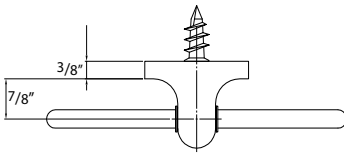

**400 SERIES
BATHROOM ACCESSORIES**

Towel Ring

Euro Paper Holder

Paper Holder

Towel Bar Set

Double Robe Hook

DESCRIPTION	MODEL #	WT/ LB	CTN QTY	US26 Polished Chrome			US15 Satin Nickel		US12P Tuscany Bronze	
				Item No.						
Paper Holder (Metallic Plastic Roller)	000	33 Lbs	50 Pcs	Item No.	580006		580008		580002	
Euro Paper Holder	010	31 Lbs	50 Pcs	Item No.	580106		580108		580102	
Towel Ring	050	24 Lbs	50 Pcs	Item No.	580506		580508		580502	
Double Robe Hook	060	18 Lbs	50 Pcs	Item No.	580606		580608		580602	
18" Towel Bar Set	118	42 Lbs	50 Pcs	Item No.	581186K		581188K		581182K	
24" Towel Bar Set	124	46 Lbs	50 Pcs	Item No.	581246K		581248K		581242K	
Towel Bar Post Only	200	29 Lbs	50 Pcs	Item No.	582006		582008		582002	
3/4" Diameter 18" Towel Bar Only	4018	13 Lbs	50 Pcs	Item No.	540186		540188		540182	
3/4" Diameter 24" Towel Bar Only	4024	18 Lbs	50 Pcs	Item No.	540246		540248		540242	
3/4" Diameter 30" Towel Bar Only	4030	22 Lbs	50 Pcs	Item No.	540306		540308		540302	

Bulk Packaged.

DELANEY®

Copyright © DELANEY HARDWARE. All rights reserved.

SPECIFICATION DRAWINGS

Towel Ring

Euro Paper Holder

Paper Holder

Towel Bar Set