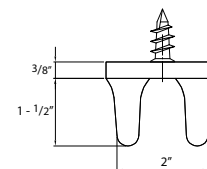

Double Robe Hook