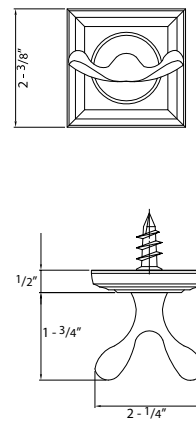

Double Robe Hook