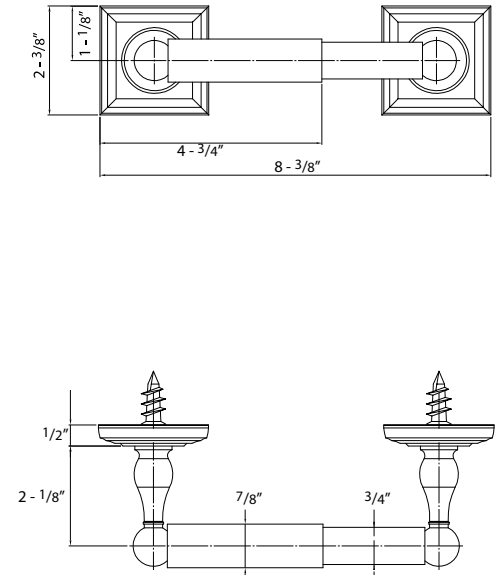

**700 SERIES
BATHROOM ACCESSORIES**

Towel Ring

Euro Paper Holder

Paper Holder

Towel Bar Set

Double Robe Hook

DESCRIPTION	MODEL #	WT/ LB	CTN QTY	FINISH			
				US26 Polished Chrome	US15 Satin Nickel	US12P Tuscany Bronze	
Paper Holder (Metal Roller)	000	48 Lbs	50 Pcs	Item No.	520006	520008	520002
Euro Paper Holder	010	40 Lbs	50 Pcs	Item No.	520106	520108	520102
Towel Ring	050	37 Lbs	50 Pcs	Item No.	520506	520508	520502
Double Robe Hook	060	20 Lbs	50 Pcs	Item No.	520606	520608	520602
18" Towel Bar Set	118	59 Lbs	50 Pcs	Item No.	521186K	521188K	521182K
24" Towel Bar Set	124	64 Lbs	50 Pcs	Item No.	521246K	521248K	521242K
Towel Bar Post Only	200	42 Lbs	50 Pcs	Item No.	522006	522008	522002
5/8" Diameter 18" Towel Bar Only	8018	18 Lbs	50 Pcs	Item No.	580186	580188	580182
5/8" Diameter 24" Towel Bar Only	8024	22 Lbs	50 Pcs	Item No.	580246	580248	580242

Towel Bar Set

Double Robe Hook

Base Metal: Zinc

DELANEY

Copyright © DELANEY HARDWARE. All rights reserved.