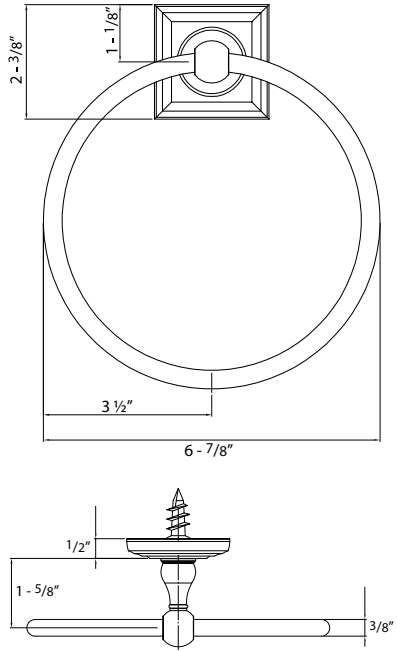

**700 SERIES
BATHROOM ACCESSORIES**

Towel Ring

Euro Paper Holder

Paper Holder

Towel Bar Set

Double Robe Hook

DESCRIPTION	MODEL #	WT/ LB	CTN QTY	FINISH			
				US26 Polished Chrome	US15 Satin Nickel	US12P Tuscany Bronze	
Paper Holder (Metal Roller)	000	48 Lbs	50 Pcs	Item No.	520006	520008	520002
Euro Paper Holder	010	40 Lbs	50 Pcs	Item No.	520106	520108	520102
Towel Ring	050	37 Lbs	50 Pcs	Item No.	520506	520508	520502
Double Robe Hook	060	20 Lbs	50 Pcs	Item No.	520606	520608	520602
18" Towel Bar Set	118	59 Lbs	50 Pcs	Item No.	521186K	521188K	521182K
24" Towel Bar Set	124	64 Lbs	50 Pcs	Item No.	521246K	521248K	521242K
Towel Bar Post Only	200	42 Lbs	50 Pcs	Item No.	522006	522008	522002
5/8" Diameter 18" Towel Bar Only	8018	18 Lbs	50 Pcs	Item No.	580186	580188	580182
5/8" Diameter 24" Towel Bar Only	8024	22 Lbs	50 Pcs	Item No.	580246	580248	580242

Bulk Packaged.

DELANEY®

Copyright © DELANEY HARDWARE. All rights reserved.

**700 SERIES
BATHROOM ACCESSORIES**

SPECIFICATION DRAWINGS

Towel Ring

Euro Paper Holder

Paper Holder

Towel Bar Set

Double Robe Hook

Base Metal: Zinc

DELANEY

Copyright © DELANEY HARDWARE. All rights reserved.