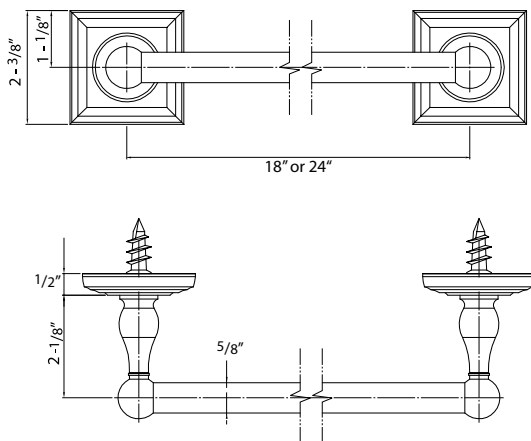

**700 SERIES
BATHROOM ACCESSORIES**

Towel Ring

Euro Paper Holder

Paper Holder

Towel Bar Set

Double Robe Hook

DESCRIPTION	MODEL #	WT/ LB	CTN QTY	FINISH			
				US26 Polished Chrome	US15 Satin Nickel	US12P Tuscany Bronze	
Paper Holder (Metal Roller)	000	48 Lbs	50 Pcs	Item No.	520006	520008	520002
Euro Paper Holder	010	40 Lbs	50 Pcs	Item No.	520106	520108	520102
Towel Ring	050	37 Lbs	50 Pcs	Item No.	520506	520508	520502
Double Robe Hook	060	20 Lbs	50 Pcs	Item No.	520606	520608	520602
18" Towel Bar Set	118	59 Lbs	50 Pcs	Item No.	521186K	521188K	521182K
24" Towel Bar Set	124	64 Lbs	50 Pcs	Item No.	521246K	521248K	521242K
Towel Bar Post Only	200	42 Lbs	50 Pcs	Item No.	522006	522008	522002
5/8" Diameter 18" Towel Bar Only	8018	18 Lbs	50 Pcs	Item No.	580186	580188	580182
5/8" Diameter 24" Towel Bar Only	8024	22 Lbs	50 Pcs	Item No.	580246	580248	580242

Towel Bar Set

Double Robe Hook

Base Metal: Zinc

DELANEY

Copyright © DELANEY HARDWARE. All rights reserved.