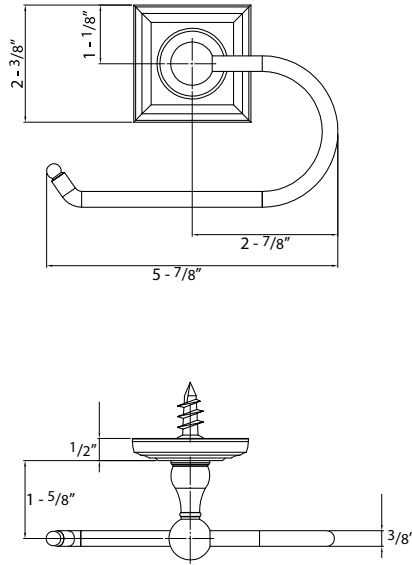

**700 SERIES
BATHROOM ACCESSORIES**

Towel Ring

Euro Paper Holder

Paper Holder

Towel Bar Set

Double Robe Hook

DESCRIPTION	MODEL #	WT/ LB	CTN QTY	FINISH			
				US26 Polished Chrome	US15 Satin Nickel	US12P Tuscany Bronze	
Paper Holder (Metal Roller)	000	48 Lbs	50 Pcs	Item No.	520006	520008	520002
Euro Paper Holder	010	40 Lbs	50 Pcs	Item No.	520106	520108	520102
Towel Ring	050	37 Lbs	50 Pcs	Item No.	520506	520508	520502
Double Robe Hook	060	20 Lbs	50 Pcs	Item No.	520606	520608	520602
18" Towel Bar Set	118	59 Lbs	50 Pcs	Item No.	521186K	521188K	521182K
24" Towel Bar Set	124	64 Lbs	50 Pcs	Item No.	521246K	521248K	521242K
Towel Bar Post Only	200	42 Lbs	50 Pcs	Item No.	522006	522008	522002
5/8" Diameter 18" Towel Bar Only	8018	18 Lbs	50 Pcs	Item No.	580186	580188	580182
5/8" Diameter 24" Towel Bar Only	8024	22 Lbs	50 Pcs	Item No.	580246	580248	580242

Bulk Packaged.

DELANEY®

Copyright © DELANEY HARDWARE. All rights reserved.

**700 SERIES
BATHROOM ACCESSORIES**

SPECIFICATION DRAWINGS

Towel Ring

Euro Paper Holder

Paper Holder

Towel Bar Set

Double Robe Hook

Base Metal: Zinc

DELANEY

Copyright © DELANEY HARDWARE. All rights reserved.