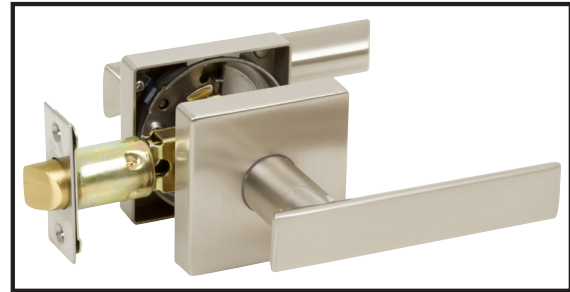

KIRA®
CONTEMPORARY COLLECTION

DELANEY
Designer Series™

DIMENSIONS

STANDARD SPECIFICATIONS

Door Prep	Cross bore: 2-1/8" Edge bore: 1" Latch face: 1" x 2-1/4"	Latches	Passage/Privacy: 2-3/8" & 2-3/4" adjustable (9046R) Faceplate: 1" x 2-1/4" round corner Bolt: 1/2" throw
Backset	Fits 2-3/8" and 2-3/4"	Strikes	1-3/4" x 2-1/4" full lip round corner (9103)
Door Thickness	1-3/8" ~ 1-3/4" door standard	Wood Screws	Combination screws that suit both wood or metal door mounting
		Door Handing	Non-Handed (Privacy Functions are Reversible & Panic Proof)

PRICING

Model	Function	WT/LB	CTN QTY		US15 Satin Nickel	US26 Polished Chrome	US12P Tuscany Bronze
501-KI	Passage	23 Lbs	10 Pcs	Item No.	352511	352516	352517
				List Price			
502-KI	Privacy	24 Lbs	10 Pcs	Item No.	352521	352526	352527
				List Price			
515-KI	Dummy	24 Lbs	20 Pcs	Item No.	350551	350556	350557
				List Price			