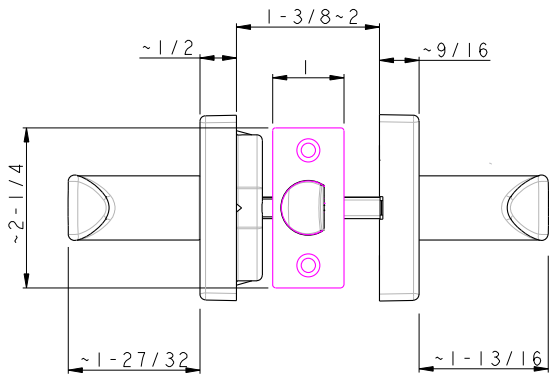

KIRA®
CONTEMPORARY COLLECTION

DELANEY
Designer Series™

DIMENSIONS

STANDARD SPECIFICATIONS

Door Prep	Cross bore: 2-1/8" Edge bore: 1" Latch face: 1" x 2-1/4"	Latches	Passage/Privacy: 2-3/8" & 2-3/4" adjustable (9046R) Faceplate: 1" x 2-1/4" round corner Bolt: 1/2" throw
Backset	Fits 2-3/8" and 2-3/4"	Strikes	1-3/4" x 2-1/4" full lip round corner (9103)
Door Thickness	1-3/8" ~ 1-3/4" door standard	Wood Screws	Combination screws that suit both wood or metal door mounting
		Door Handing	Non-Handed (Privacy Functions are Reversible & Panic Proof)

PRICING

Model	Function	WT/LB	CTN QTY		US15 Satin Nickel	US26 Polished Chrome	US12P Tuscany Bronze
501-KI	Passage	23 Lbs	10 Pcs	Item No.	352511	352516	352517
				List Price			
502-KI	Privacy	24 Lbs	10 Pcs	Item No.	352521	352526	352527
				List Price			
515-KI	Dummy	24 Lbs	20 Pcs	Item No.	350551	350556	350557
				List Price			