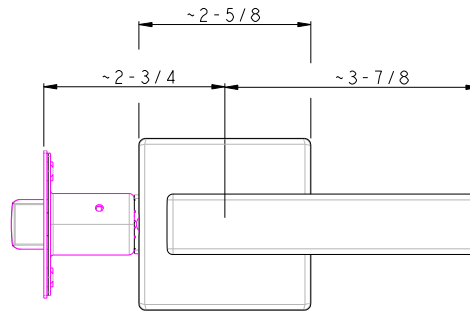

KIRA®
CONTEMPORARY COLLECTION

DELANEY
Designer Series™

DIMENSIONS

STANDARD SPECIFICATIONS

Door Prep	Cross bore: 2-1/8" Edge bore: 1" Latch face: 1" x 2-1/4"	Latches	Passage/Privacy: 2-3/8" & 2-3/4" adjustable (9046R) Faceplate: 1" x 2-1/4" round corner Bolt: 1/2" throw
Backset	Fits 2-3/8" and 2-3/4"	Strikes	1-3/4" x 2-1/4" full lip round corner (9103)
Door Thickness	1-3/8" ~ 1-3/4" door standard	Wood Screws	Combination screws that suit both wood or metal door mounting
		Door Handing	Non-Handed (Privacy Functions are Reversible & Panic Proof)

PRICING

Model	Function	WT/LB	CTN QTY		US15 Satin Nickel	US26 Polished Chrome	US12P Tuscany Bronze
501-KI	Passage	23 Lbs	10 Pcs	Item No.	352511	352516	352517
				List Price			
502-KI	Privacy	24 Lbs	10 Pcs	Item No.	352521	352526	352527
				List Price			
515-KI	Dummy	24 Lbs	20 Pcs	Item No.	350551	350556	350557
				List Price			