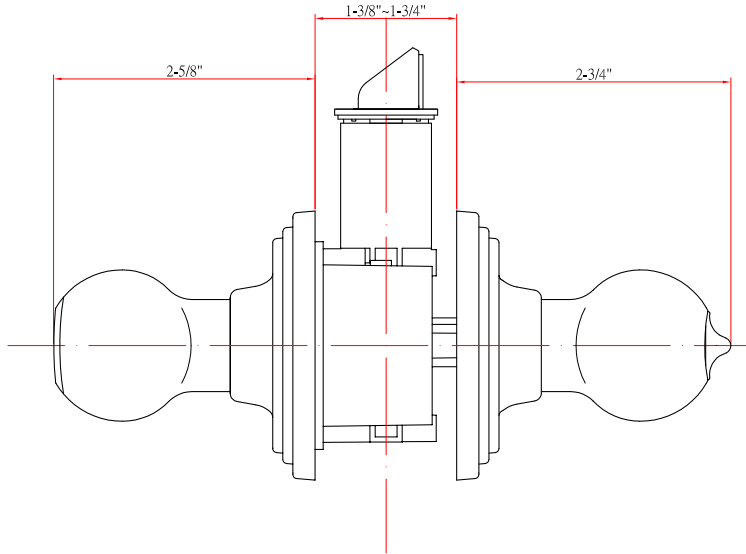

**CANOVA™**  
ITALIAN COLLECTION

**DELANEY**  
*Designer Series™*

**DIMENSIONS**

**STANDARD SPECIFICATIONS**

<b>Door Prep</b>	Cross bore: 2-1/8" Edge bore: 1" Latch face: 1" x 2-1/4"
<b>Backset</b>	Fits 2-3/8" and 2-3/4"
<b>Door Thickness</b>	1-3/8" ~ 1-3/4" door standard, 2-1/4" Ext. Kit available
<b>Cylinder</b>	SC1 5-pin standard; KW1 5-pin optional Entries packed KA5
<b>Latches</b>	Entrance: 2-3/8" & 2-3/4" adjustable (C9060 R/S) Passage/Privacy: 2-3/8" & 2-3/4" adj. (C9064 R/S) Faceplate: 1" x 2-1/4" Rd. & Sq. corner Bolt: 1/2" throw
<b>Strikes</b>	1-3/4" x 2-1/4" full lip Rd. & Sq. corner (9103 & 9102)
<b>Wood Screws</b>	Combination screws that suit both wood or metal door mounting
<b>Door Handing</b>	Not Required
<b>Features</b>	<ul style="list-style-type: none"> <li>• Protective collar</li> <li>• Interlocking installation guides</li> <li>• Reinforced spring assembly</li> </ul>

**PRICING**

Model	Function	WT/ CTN	CTN QTY		US15 Satin Nickel	US10BE Edged Bronze	BL Black
100T-CN	Entrance	25 Lbs	10 Pcs	Item No.	360501	360507	360504
				List Price			
101T-CN	Passage	20 Lbs	10 Pcs	Item No.	364501	364507	364504
				List Price			
102T-CN	Privacy	21 Lbs	10 Pcs	Item No.	362501	362507	362504
				List Price			
115-CN	Dummy	17 Lbs	20 Pcs	Item No.	365501	365507	365504
				List Price			

**FUNCTIONS**

Entrance (100)	Passage (101)
Privacy (102)	Dummy (115)

**2-1/4" EXTENSION KITS**

Item No:	Finish	List Price
377950	US15	\$1.89
377951	US10BE/Black	\$1.89