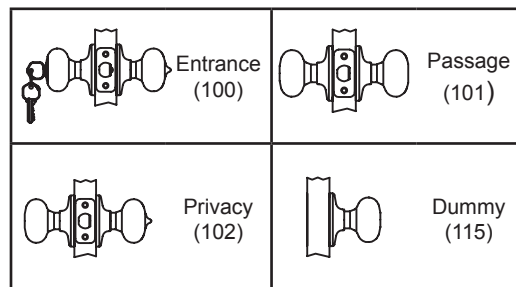

FUNCTIONS

THE DELANEY CO.

Copyright © THE DELANEY CO. All rights reserved.