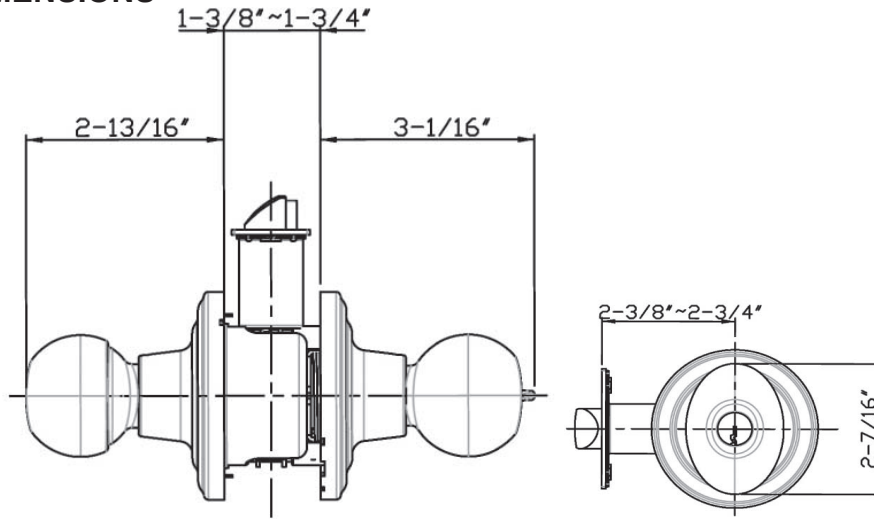

**ANSLEY®**  
TRADITIONAL COLLECTION (GR2)

**DELANEY**  
*Designer Series™*

**DIMENSIONS**

**STANDARD SPECIFICATIONS**

<b>Door Prep</b>	Cross bore: 2-1/8" Edge bore: 1" Latch face: 1" x 2-1/4"	<b>Latches</b>	Entrance: 2-3/8" & 2-3/4" adjustable (9060R UL) Passage/Privacy: 2-3/8" & 2-3/4" adjustable (9064R) Faceplate: 1" x 2-1/4" round corner Bolt: 1/2" throw
<b>Backset</b>	Fits 2-3/8" and 2-3/4"	<b>Strikes</b>	1-3/4" x 2-1/4" full lip round corner (9103)
<b>Door Thickness</b>	1-3/8" ~ 1-3/4" door standard	<b>Wood Screws</b>	Combination screws that suit both wood or metal door mounting
<b>Cylinder</b>	KW1 5-pin standard (solid Brass) SC4 6-pin optional. Entries packed KA5	<b>Door Handing</b>	Not Required
		<b>Grade 2 Features</b>	<ul style="list-style-type: none"> <li>• Protective Collar</li> <li>• Panic Proof</li> <li>• Reinforced Spring Assembly</li> <li>• 3-Hr Fire Latch (100 &amp; 104)</li> </ul>

**PRICING**

Model	Function	WT/LB	CTN QTY	US15	US12P	
100-AN-G2	Entrance	30 Lbs	20 Pcs	Item No.	311222	311229
				List Price		
104-AN-G2	Storeroom	30 Lbs	20 Pcs	Item No.	316222	316229
				List Price		
101-AN-G2	Passage	26 Lbs	20 Pcs	Item No.	314222	314229
				List Price		
102-AN-G2	Privacy	26 Lbs	20 Pcs	Item No.	312222	312229
				List Price		
105-AN-G2	Dummy	15 Lbs	20 Pcs	Item No.	315222	315229
				List Price		