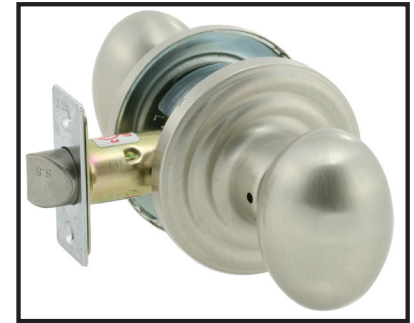

**ANSLEY®**  
TRADITIONAL COLLECTION (GR2)

**DELANEY**  
*Designer Series™*

**DIMENSIONS**

**STANDARD SPECIFICATIONS**

<b>Door Prep</b>	Cross bore: 2-1/8" Edge bore: 1" Latch face: 1" x 2-1/4"	<b>Latches</b>	Entrance: 2-3/8" & 2-3/4" adjustable (9060R UL) Passage/Privacy: 2-3/8" & 2-3/4" adjustable (9064R) Faceplate: 1" x 2-1/4" round corner Bolt: 1/2" throw
<b>Backset</b>	Fits 2-3/8" and 2-3/4"	<b>Strikes</b>	1-3/4" x 2-1/4" full lip round corner (9103)
<b>Door Thickness</b>	1-3/8" ~ 1-3/4" door standard	<b>Wood Screws</b>	Combination screws that suit both wood or metal door mounting
<b>Cylinder</b>	KW1 5-pin standard (solid Brass) SC4 6-pin optional. Entries packed KA5	<b>Door Handing</b>	Not Required
		<b>Grade 2 Features</b>	<ul style="list-style-type: none"> <li>• Protective Collar</li> <li>• Panic Proof</li> <li>• Reinforced Spring Assembly</li> <li>• 3-Hr Fire Latch (100 &amp; 104)</li> </ul>

**PRICING**

Model	Function	WT/LB	CTN QTY	US15	US12P	
100-AN-G2	Entrance	30 Lbs	20 Pcs	Item No.	311222	311229
				List Price		
104-AN-G2	Storeroom	30 Lbs	20 Pcs	Item No.	316222	316229
				List Price		
101-AN-G2	Passage	26 Lbs	20 Pcs	Item No.	314222	314229
				List Price		
102-AN-G2	Privacy	26 Lbs	20 Pcs	Item No.	312222	312229
				List Price		
105-AN-G2	Dummy	15 Lbs	20 Pcs	Item No.	315222	315229
				List Price		