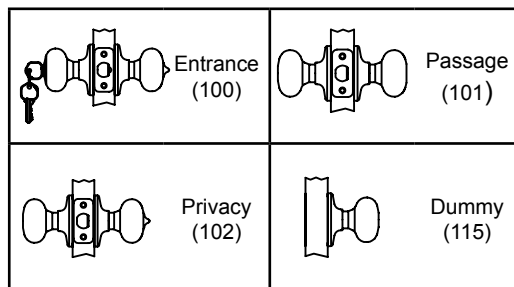

FUNCTIONS

THE DELANEY CO.

Copyright © THE DELANEY CO. All rights reserved.