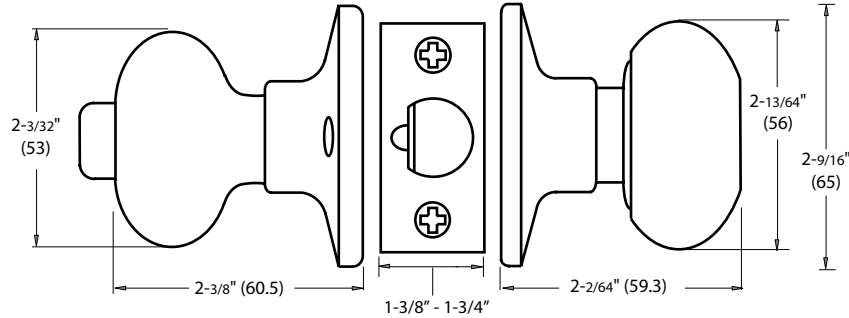

## DIMENSIONS

## STANDARD SPECIFICATIONS

<b>Door Prep</b>	Cross bore: 2-1/8" Edge bore: 1" Latch face: 1" x 2-1/4"	<b>Latches</b>	Entrance: 2-3/8" & 2-3/4" adjustable (9073) Passage/Privacy: 2-3/8" & 2-3/4" adjustable (9074) Faceplate: 1" x 2-1/4" round corner Bolt: 1/2" throw
<b>Backset</b>	Fits 2-3/8" and 2-3/4"	<b>Strikes</b>	1-3/4" x 2-1/4" full lip round corner (9103)
<b>Door Thickness</b>	1-3/8" ~ 1-3/4" door standard	<b>Wood Screws</b>	Combination screws that suit both wood or metal door mounting
<b>Cylinder</b>	KW1 5-pin standard (Solid Brass), SC1 5-Pin optional. Entries packed KA5	<b>Door Handing</b>	Not Required

## PRICING

Model	Function	WT/ LB	CTN QTY	Lifetime	US32D	US3	US5	US26	US15A	US10B	US12P	
100T - OS	Entrance	27 Lbs	20 Pcs	Item No.	2OS413	211420	211423	211425	211426	211428	211429	211427
				List Price								
101T - OS	Passage	22 Lbs	20 Pcs	Item No.	—	214420	214423	214425	214426	214428	214429	214427
				List Price								
102T - OS	Privacy	22 Lbs	20 Pcs	Item No.	—	212420	212423	212425	212426	212428	212429	212427
				List Price								
115 - OS	Dummy	9 Lbs	20 Pcs	Item No.	—	215420	215423	215425	215426	215428	215429	215427
				List Price								