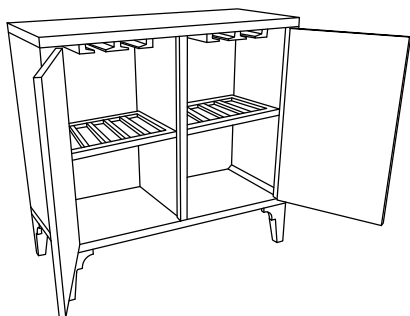

Assembly Instructions

Item# DS-D229-032
Gray/Silver Door Chest

Thank you for purchasing this quality product. Be sure to check all packing material carefully for small parts that may have come loose inside the carton during shipment.

Parts List			
No.	Drawing	Description	Q'ty
A		Chest Body	1pc
B		Foot	4pcs
C		Wine Bottle Shelf	2pcs

Hardware List				
No.	Drawing	Description	Size	Q'ty
D		Shelf Support	$\phi\frac{1}{4}'' \times \frac{3}{8}''$	8pcs
E		Flat Washer	$\phi\frac{5}{16}'' \times \frac{3}{4}''$	8pcs
F		Lock Washer	$\phi\frac{5}{16}''$	8pcs
G		Allen Bolt	$\phi\frac{5}{16}'' \times 1\frac{9}{16}''$	8pcs
H		Allen Key	5mm	1pc

Step 1

Step 2

Note: Wine bottle shelf is reversible.

Step 3

MADE IN CHINA