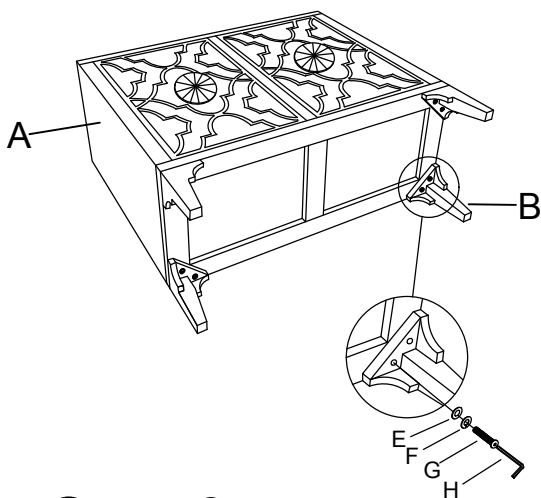

# Assembly Instructions

Item# DS-D229-032  
Gray/Silver Door Chest

Thank you for purchasing this quality product. Be sure to check all packing material carefully for small parts that may have come loose inside the carton during shipment.

Parts List			
No.	Drawing	Description	Q'ty
A		Chest Body	1pc
B		Foot	4pcs
C		Wine Bottle Shelf	2pcs

Hardware List				
No.	Drawing	Description	Size	Q'ty
D		Shelf Support	$\phi\frac{1}{4}'' \times \frac{3}{8}''$	8pcs
E		Flat Washer	$\phi\frac{5}{16}'' \times \frac{3}{4}''$	8pcs
F		Lock Washer	$\phi\frac{5}{16}''$	8pcs
G		Allen Bolt	$\phi\frac{5}{16}'' \times 1\frac{9}{16}''$	8pcs
H		Allen Key	5mm	1pc

## Step 2

Note: Wine bottle shelf is reversible.