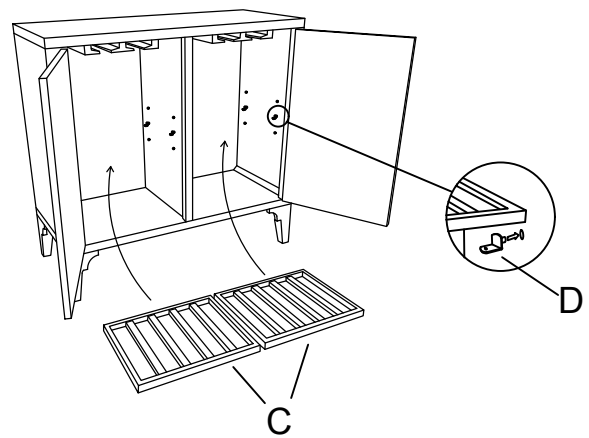

# Assembly Instructions

Item# DS-D229-032  
Gray/Silver Door Chest

Thank you for purchasing this quality product. Be sure to check all packing material carefully for small parts that may have come loose inside the carton during shipment.

Parts List			
No.	Drawing	Description	Q'ty
A		Chest Body	1pc
B		Foot	4pcs
C		Wine Bottle Shelf	2pcs

Hardware List				
No.	Drawing	Description	Size	Q'ty
D		Shelf Support	$\phi\frac{1}{4}'' \times \frac{3}{8}''$	8pcs
E		Flat Washer	$\phi\frac{5}{16}'' \times \frac{3}{4}''$	8pcs
F		Lock Washer	$\phi\frac{5}{16}''$	8pcs
G		Allen Bolt	$\phi\frac{5}{16}'' \times 1\frac{9}{16}''$	8pcs
H		Allen Key	5mm	1pc

## Step 2

Note: Wine bottle shelf is reversible.