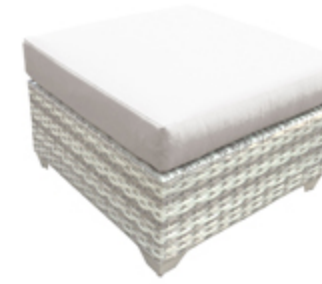

FAIRMONT

SECTIONAL PIECES**:

RIGHT ARM SOFA(S)
35"W X 35" D X 30"H

LEFT ARM SOFA(S)
35"W X 35" D X 30"H

CORNER SOFA(S)
35"W X 35" D X 30"H

OTTOMAN(S)
28"W X 28" D X 19"H

CURVED ARMLESS SOFA(S)
60"W X 60" D X 30"H

ARMLESS SOFA(S)
28"W X 35" D X 30"H

CLUB CHAIR(S)
40"W X 35" D X 30"H

END TABLE(S)
24"W X 24" D X 18"H

RECTANGLE COFFEE TABLE
48"W X 24" D X 18"H

CUP TABLE(S)
15"W X 35" D X 25"H

ROUND COFFEE
TABLE/OTTOMAN(S)
43"W X 43" D X 13"H

CUSHIONS AND CUSHION COVERS:

Back Cushions

Seat/Ottoman Cushions

Corner Short Side Cushion

Curved Seat Cushion

Round Ottoman Cushion

Depending on product availability, the product will come in one of two ways: