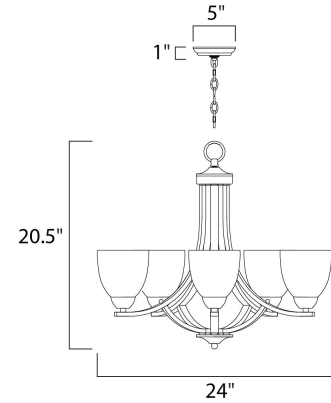

Product Specifications - DL-5112-OI

DELACORA™	Job Name:	Job Type:
	Quantity:	Comments:

DL-5112-OI
5-Light Chandelier

Finish
Oil Rubbed Bronze

Glass/Shade
Frosted

Product Category
Single-Tier Chandelier

Lamping

Measurements

Width	24.00"
Height	20.50"
Length	N/A
Extension	N/A
Back Plate Width	N/A
Back Plate Height	N/A
HCO	N/A
Min Overall Height	0.00"
Max Overall Height	N/A
Hanging Weight	12.92 lbs
Height Adjustable	N/A
Slope	N/A
Chain Length	36"
Wire Length	120"
Canopy Width	5.00"
Canopy Height	1.00"
Canopy Length	5.00"