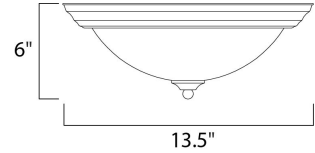

Product Specifications - DL-1584-BK

DELACORA™	Job Name:	Job Type:
	Quantity:	Comments:

DL-1584-BK
2-Light Flush Mount

Finish
Black

Glass/Shade
Ice

Product Category
Flush Mount

Lamping

Number of Bulbs	2
Light Type	Incandescent
Bulb Type	MB
Max Bulb Wattage	60
Max Fixture Wattage	120
Rated Life	±2,500 Hours
Rated Lumens	±1,344
Color Temp	±2,700 K
Bulb(s)	Not Included
Light Up/Down	N/A
Beam Spread	N/A
CRI	N/A
Photo Cell Included	N/A
Ballast/Driver/Transformer	No
Dimmable	Standard

Measurements

Width	13.50"
Height	6.00"
Length	N/A
Extension	N/A
Back Plate Width	N/A
Back Plate Height	N/A
HCO	N/A
Min Overall Height	0.00"
Max Overall Height	N/A
Hanging Weight	2.45 lbs
Height Adjustable	N/A
Slope	N/A
Chain Length	N/A
Wire Length	N/A
Canopy Width	N/A
Canopy Height	N/A
Canopy Length	N/A

Shipping

Carton Weight	3.80 lbs
Carton Width	15"
Carton Height	6"
Carton Length	15"
Carton Cubic Feet	0.86
Master Pack	1
Master Pack Weight	N/A
Master Pack Width	N/A
Master Pack Height	N/A
Master Pack Length	N/A
Master Cubic Feet	N/A
UPS Shippable	Yes