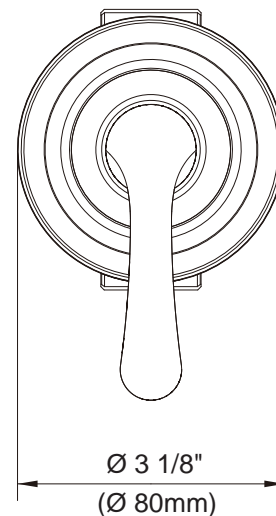

Submittal Information:

Job Name: _____

Location: _____

Contractor: _____

Contact #: _____