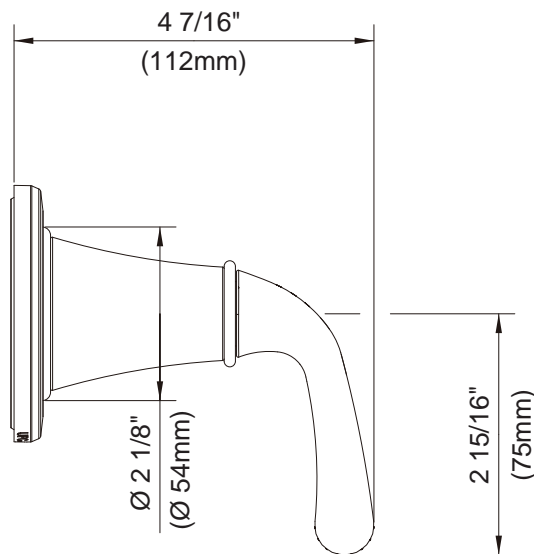

Submittal Information:

Job Name: _____

Location: _____

Contractor: _____

Contact #: _____