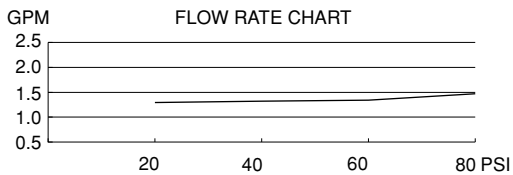

4" LAMP STYLE WATER SAVER SHOWERHEAD

Description

- 36 brass jets with flexible tips for easy cleaning
- All brass construction

Flow & Valving

D462261

Available Colors & Finish

- Chrome
- Brushed Nickel (BN)

Flow Rate

- Conforms to Energy Policy Act of 1992 - maximum flow rate at 80psi of 2.5gpm.
- 1.5gpm flow even at water pressure as low as 30psi saves 20% water usage per minute.

Standards

- Listed IAPMO/UPC
- CSA B125
- Energy policy act of 1992

Warranty

Danze products are covered by a manufacturer's limited "lifetime" warranty for manufacturing defects.