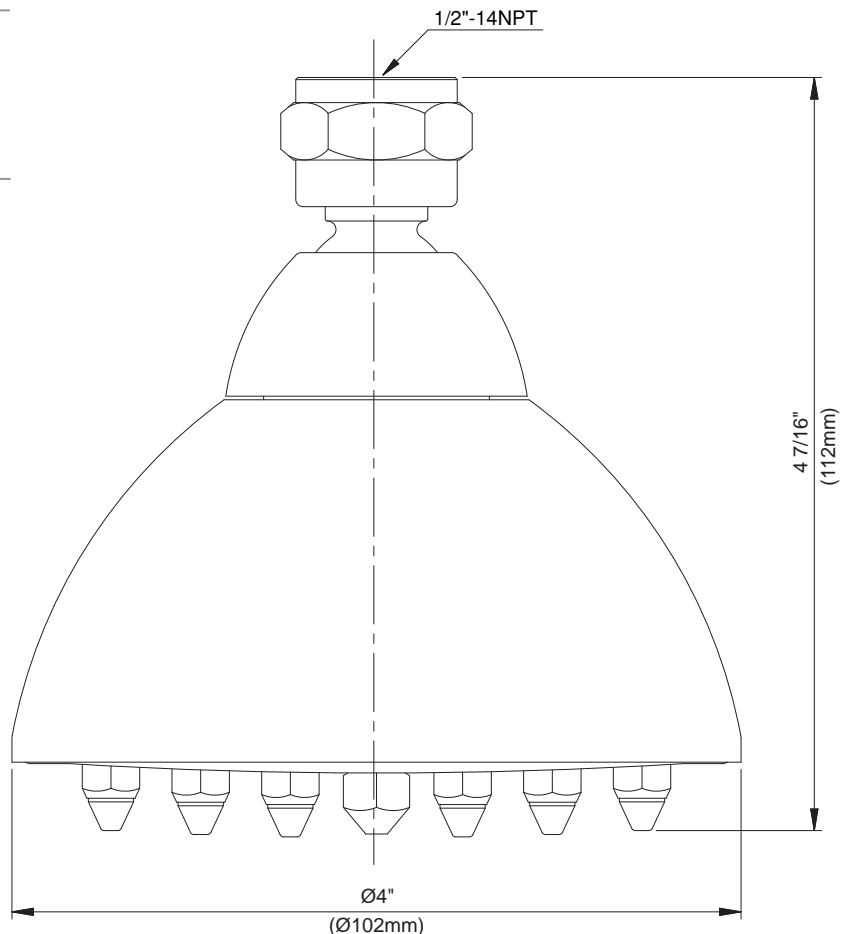

Specific Features: _____ Submitted Model No.: _____

SD462261/03-08.01