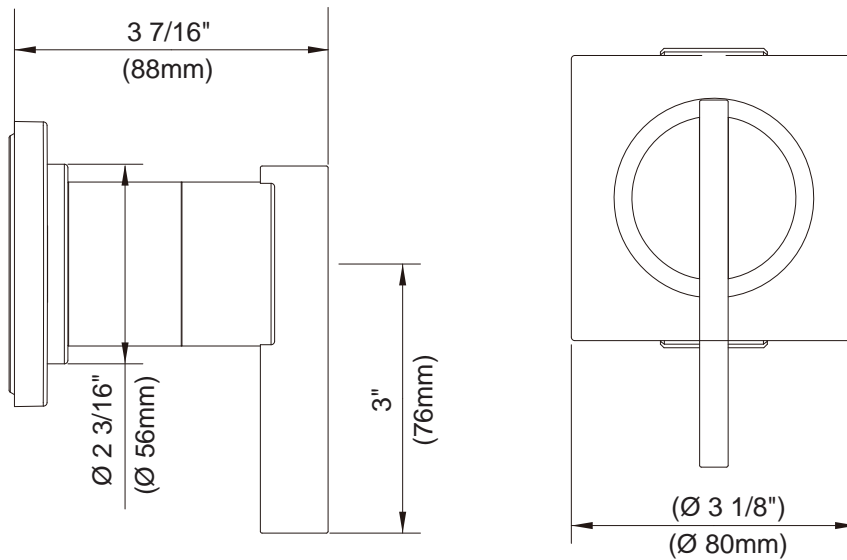

Submittal Information:

Job Name: _____
Contractor: _____

Location: _____
Contact #: _____