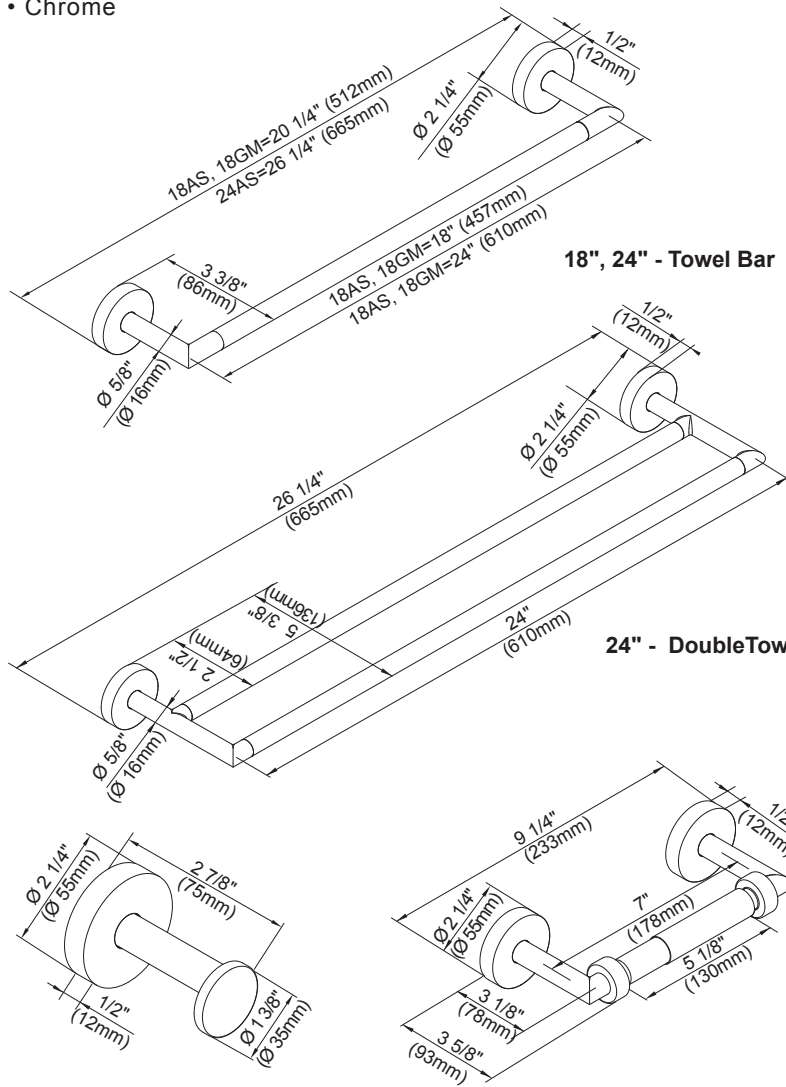

Submittal Information:

Job Name: _____

Location: _____

Contractor: _____

Contact #: _____