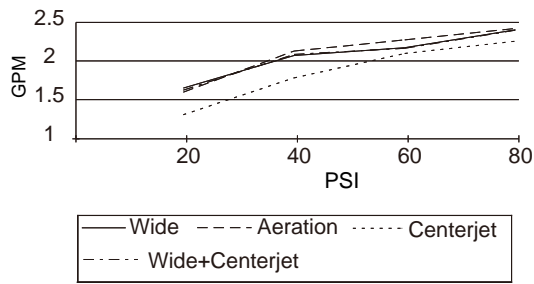

SPECIFICATIONS

4" DASH™ FOUR-FUNCTION SHOWERHEAD

Model

DH460277

Description

- 4 functions: wide, centerjet, aeration and wide + centerjet
- D-Force™ and Air Injection Technology
- Easy-Glide™ selector ring
- Optimizes water intensity even at low pressures
- With 56 jets
- Maximum flow rate 2.5 gpm @20 - 80 psi

Standards

- UPC/cUPC
- Energy policy act of 1992

Warranty

Danze products are covered by a manufacturer's limited "lifetime" warranty for manufacturing defects.

Flow Rate

Finishes Available

- Chrome
- Brushed Nickel