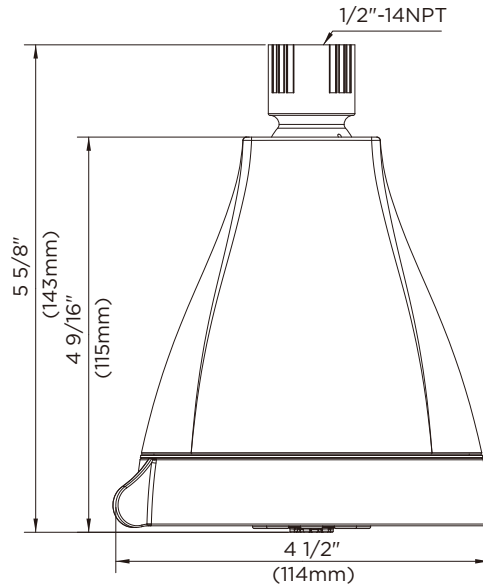

Submittal Information:

Job Name: _____

Location: _____

Contractor: _____

Contact #: _____