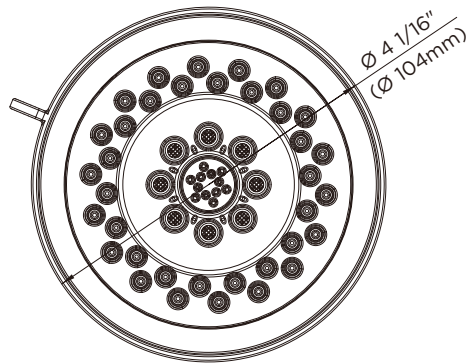

Submittal Information:

Job Name: _____

Location: _____

Contractor: _____

Contact #: _____