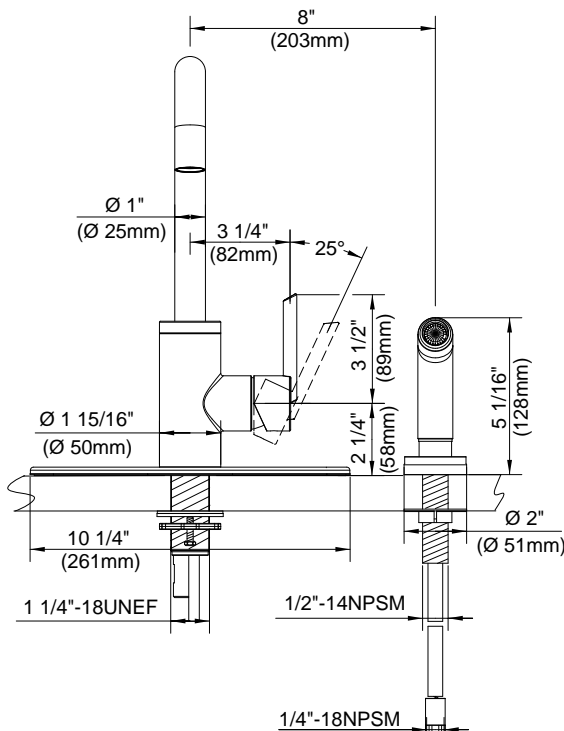

Submittal Information:

Job Name: _____
Contractor: _____

Location: _____
Contact #: _____