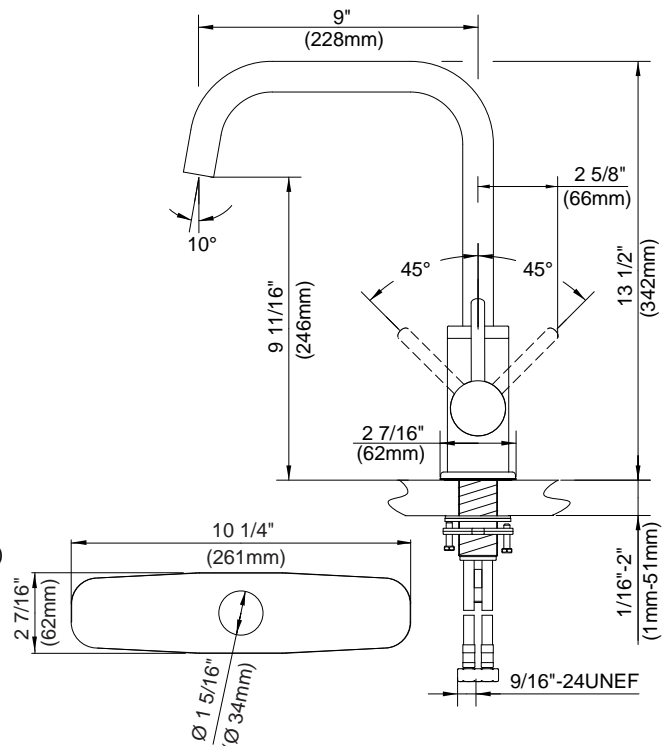

Submittal Information:

Job Name: _____
Contractor: _____

Location: _____
Contact #: _____