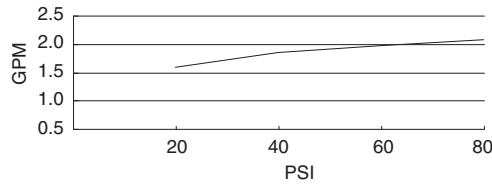

SPECIFICATIONS

TRACE™ SINGLE HANDLE KITCHEN FAUCET

Model

DH400477

Description

- Contemporary styling
- Ceramic disc valve
- 13 1/2" high spout, 9" spout length
- 360 degree swivel spout
- 2 hole mount with optional deck plate
- Matching side spray
- A112.18.1M, 2.2 gpm (8.3 LPM) maximum flow rate @ 60 psi

Flow Rate

Standards

- NSF 61-9
- Energy Policy Act of 1992

NSF/ANSI 372

- ASME A112.18.1M/A112.18.1
- NSF/ANSI 372

- ADA Accessibility Guidelines for Buildings and Facilities - 4.27.4 Controls and Mechanisms

Warranty

Danze products are covered by a manufacturer's limited "lifetime" warranty for manufacturing defects.

Finishes Available

- Chrome
- Stainless Steel