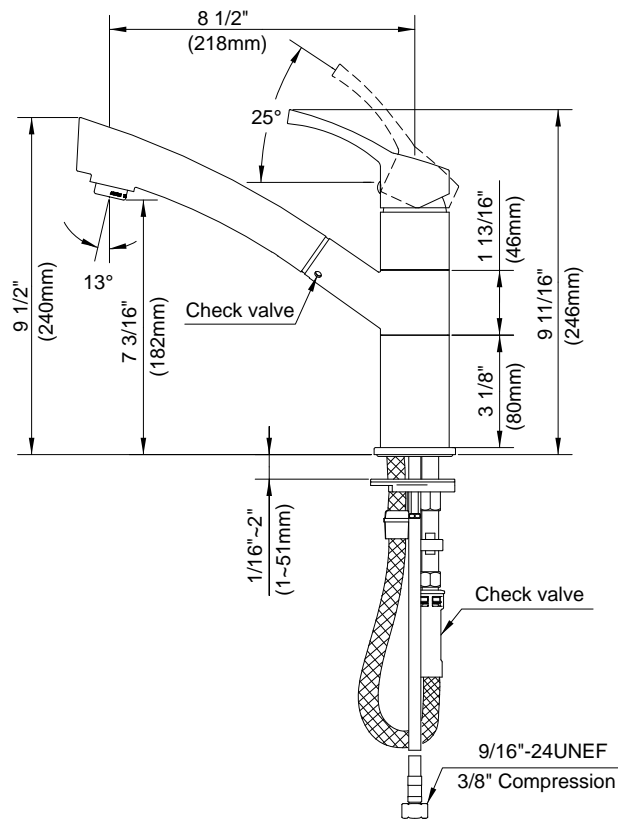

Submittal Information:

Job Name: _____
Contractor: _____

Location: _____
Contact #: _____