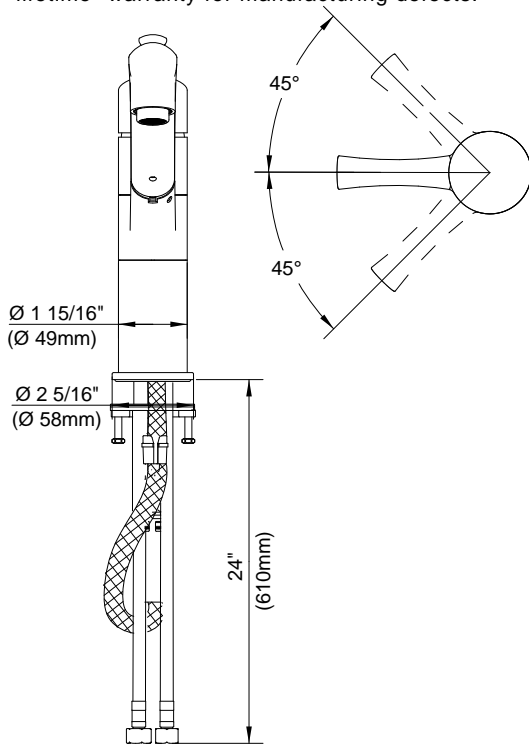

Submittal Information:

Job Name: _____
Contractor: _____

Location: _____
Contact #: _____