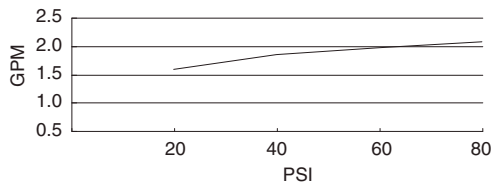

#### Description

- Traditional styling
- Ceramic disc valve
- 1 or 3 hole installation
- 120 degree swivel spout
- Aerated stream
- Quiet running hose with spring retraction
- 9 1/2" spout height, 8 1/2" spout length
- A112.18.1M, 2.2 gpm (8.3 LPM) maximum flow rate @ 60 psi

#### Flow Rate