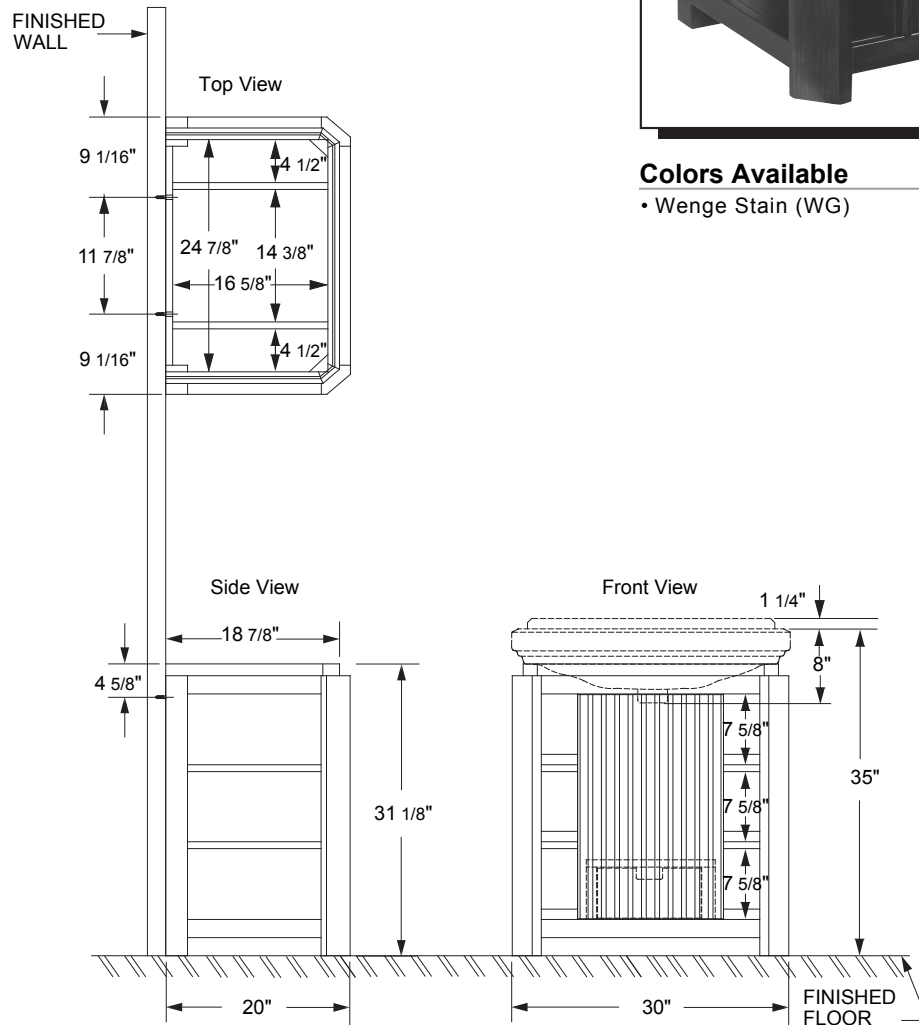

Colors Available

- Wenge Stain (WG)

Submittal Information:

Job Name: _____

Location: _____

Contractor: _____

Contact #: _____