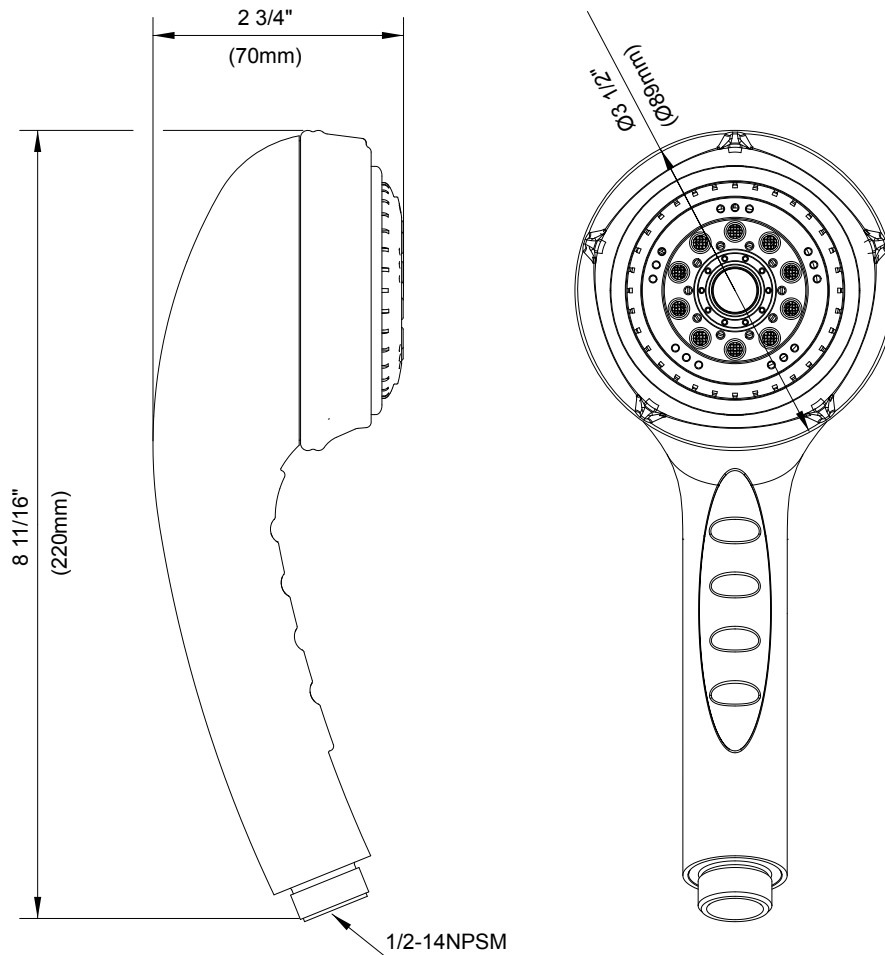

Finishes Available

- Chrome
- Other: Refer to Price List for additional finish