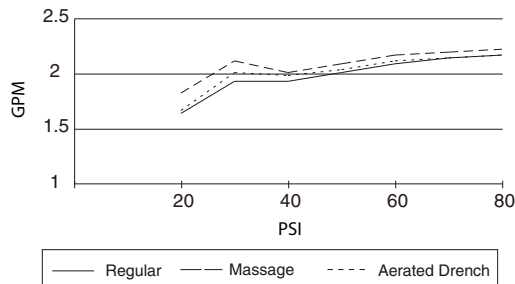

SPECIFICATIONS

Three-Function Handshower

Model

D462030

Description

- 3 functions: regular, massage and aerated drench
- Easy clean jets
- Maximum flow rate 2.5 gpm @ 80 psi

Standards

- UPC/cUPC
- Energy policy act of 1992

Flow Rate