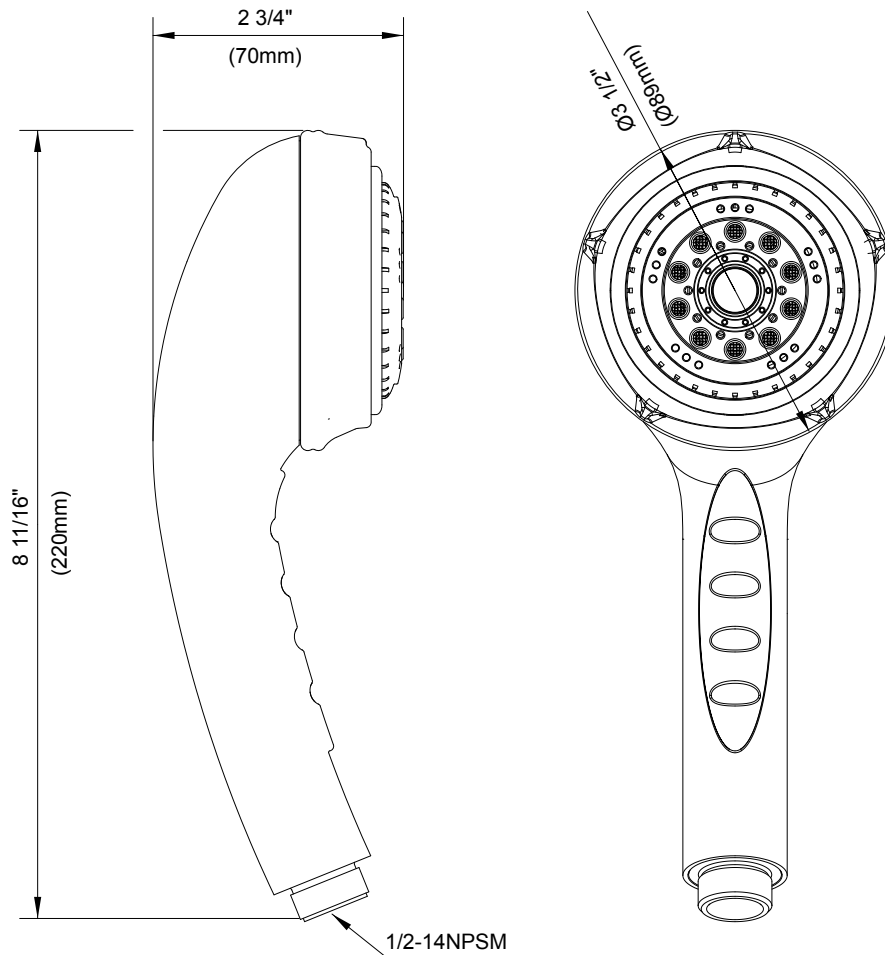

Finishes Available

- Chrome
- Other: Refer to Price List for additional finish