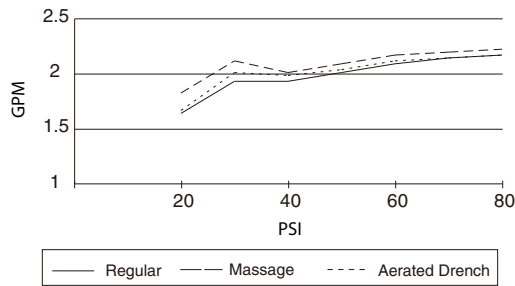

SPECIFICATIONS

Three-Function Handshower

Model

D462030

Description

- 3 functions: regular, massage and aerated drench
- Easy clean jets
- Maximum flow rate 2.5 gpm @ 80 psi

Standards

- UPC/cUPC
- Energy Policy Act of 1992

Flow Rate