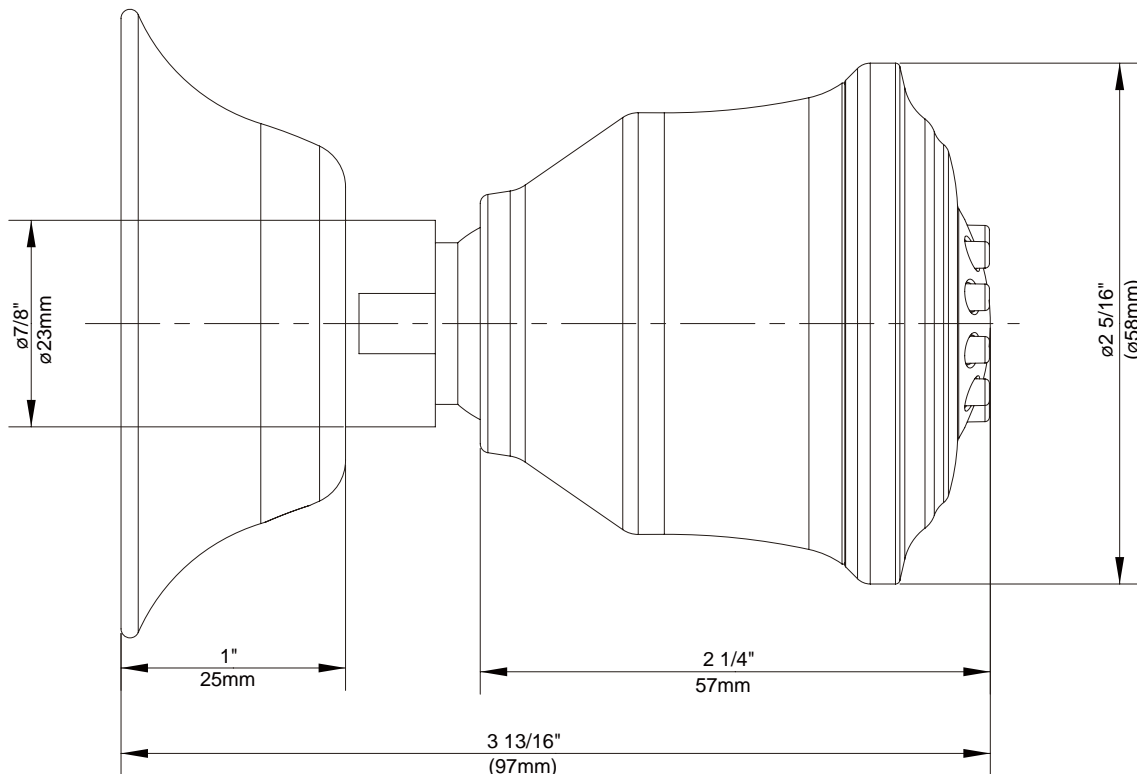

Specific Features: _____ Submitted Model No.: _____

SD460155/03-06.01