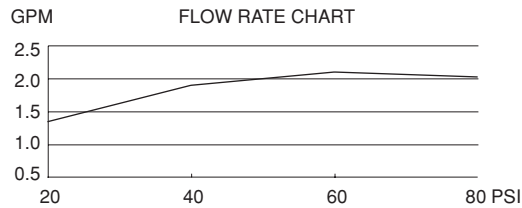

WALL MOUNT BODY SPRAYS

Description

- Drenching single function body spray
- Adjustable, ball mount body sprays allow individual positioning of each spray
- 1/2" IPS female connection

Flow & Valving

D460155

Available Colors & Finish

- Chrome
- Antique Copper (AC)
- Brushed Nickel (BN)
- Satin Black (BS)
- Polished Brass (PBV)
- Oil Rub Bronze (RB)

Standards

- ASME A112.18.1
- CSA B125
- ASSE 1016
- Listed IAPMO/UPC