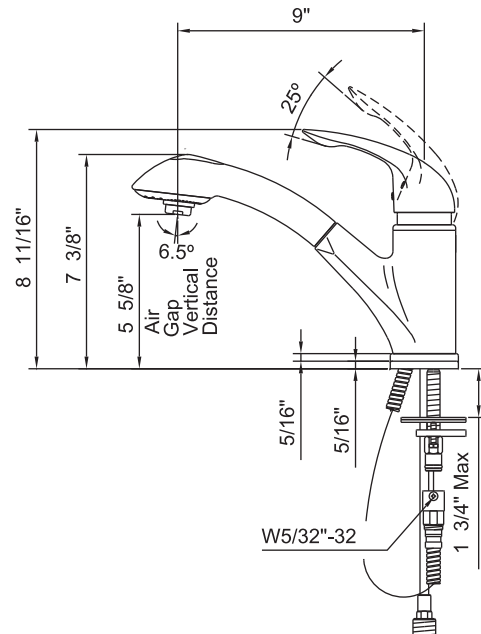

SPECIFICATIONS

SINGLE HANDLE KITCHEN FAUCET WITH PULL-OUT SPOUT

Description

- Single lever handle with 9 3/4" 2 function pull-out spout (spray & aerated stream)
- 47" Stainless Steel clad hose
- Mount single hole or on deck plate
- Matching soap dispenser

- Chrome
- Stainless Steel(SS)
- White(WH)

D456513(4565-13)
MELROSE™

Specific Features: _____ Submitted Model No.: _____