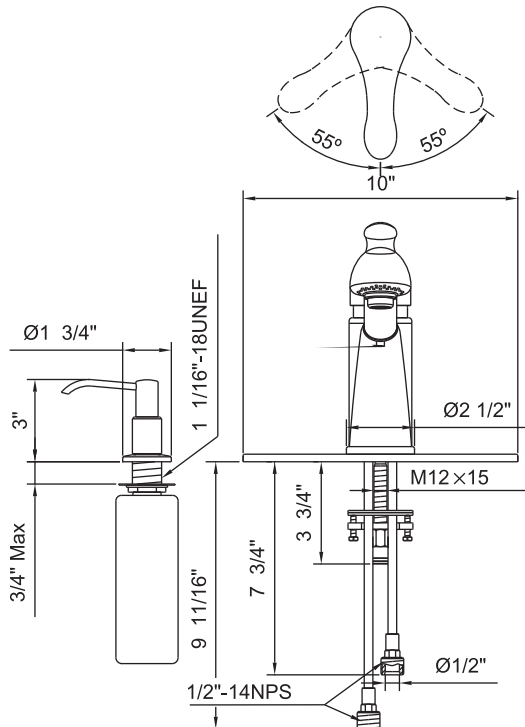

SPECIFICATIONS

SINGLE HANDLE KITCHEN FAUCET WITH PULL-OUT SPOUT

Description

- Single lever handle with 9 3/4" 2 function pull-out spout (spray & aerated stream)
- 47" Stainless Steel clad hose
- Mount single hole or on deck plate
- Matching soap dispenser

- Chrome
- Stainless Steel(SS)
- White(WH)

D456513(4565-13)
MELROSE™

Specific Features: _____ Submitted Model No.: _____