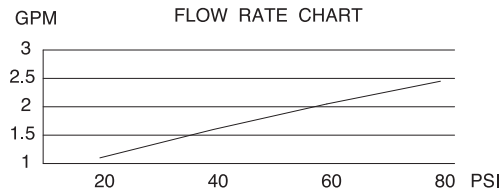

- Chrome
- Stainless Steel(SS)
- White(WH)

D456513(4565-13)
MELROSE™

Specific Features: _____ Submitted Model No.: _____