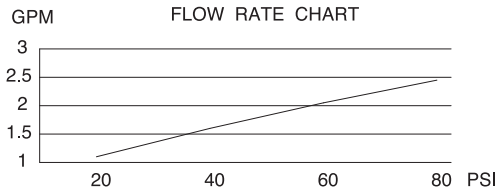

SPECIFICATIONS

SINGLE HANDLE KITCHEN FAUCET WITH CONCEALED DECK

Note : Old product # in parenthesis for reference

Description

- Single lever handle with 9" hook spout
- Concealed deck mount

Flow & Valving

- See Chart

Standards

- ASME A112.18.1
- CSA B125
- NSF 61-9
- Listed IAPMO/UPC
- Energy policy act of 1992
- ADA Accessibility Guidelines for Buildings and Facilities - 4.27.4 Controls and Mechanisms

Warranty

Danze faucets are covered by a manufacturer's limited "lifetime" warranty on finish, valve leaks, and manufacturing defects.

Available Colors & Finish

- Chrome
- Stainless Steel(SS)
- Antique Copper (AC)
- Polished Nickel (PN)
- Polished Brass (PBV)
- Oil Rub Bronze (RB)

D404214(4042-14) (with spray)
OPULENCE™

Features

Specific Features: _____ Submitted Model No.: _____