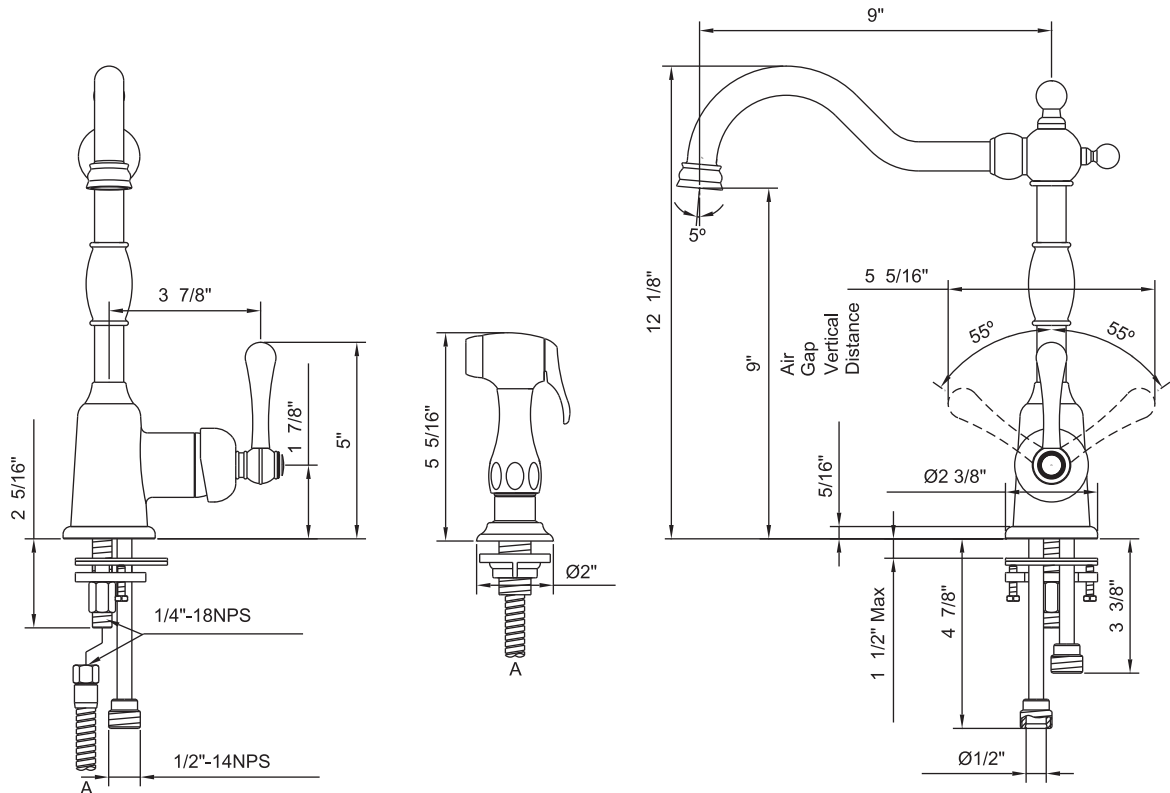

Specific Features: _____ Submitted Model No.: _____