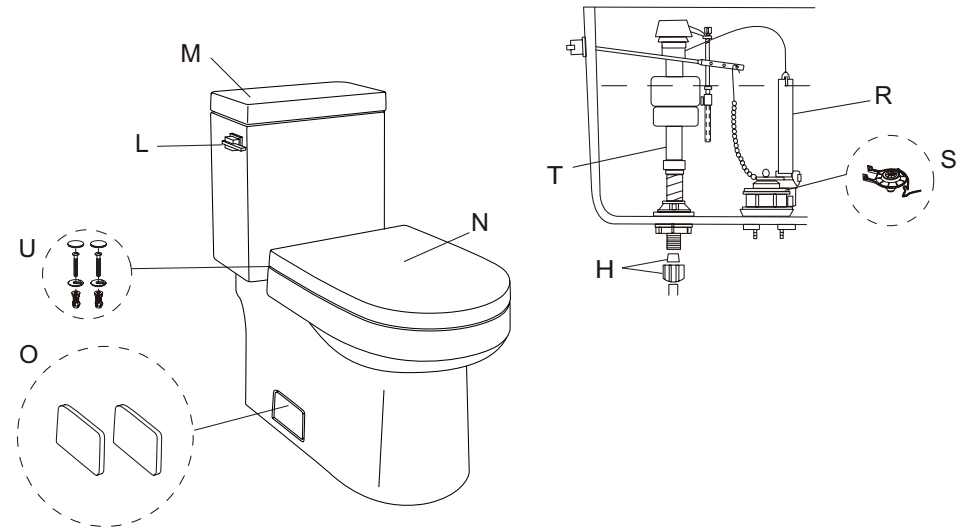

If the Federal Consumer Product Warranties Act applies to the original purchaser of this product, then any implied warranties which may be applicable under state law, such as any implied warranty or merchantability or any implied warranty of fitness for a particular purpose, are limited to one (1) year.

Other than as described above, Danze disclaims any and all other warranties, express or implied, including any warranties of merchantability or fitness for a particular purpose. In no event shall Danze be liable to anyone, including without limitation the original purchaser, for any damages for loss of business opportunities or profits or any business interruption or for any special, incidental or consequential damages.

The above warranties give you specific legal rights, and you may also have other rights which vary from state to state. Certain federal and state laws may limit or disallow disclaimers of incidental or consequential damages and/or limitations on implied warranties.

To obtain warranty service, contact Danze at our website www.danze.com, or call our technical service center during business hours at 888-328-2383.

Ziga Zaga™ One Piece Toilet DC031221

Ref. No.	Part No.	Description	Finish
H	A700548-GBG1	Coupling Nut and Cone Washer (1 each)	NA
L	A607440CP-GBG1	Sirius™ Side Mount Tank Lever	Chrome
M	C52011745-GBG1	Ziga Zaga™ Toilet Tank Cover	White
N	C55004545-GBG1	Toilet Seat	White
O	C58000545-GBG1	Ziga Zaga™ Toilet Bowl Ceramic Floor Bolt Cover Plates (2 each)	White
R	A700214-GBG1	Flush Valve with Time Rated Flapper	NA
S	A700609-GBG1	Time Rated Flapper	NA
T	A700101-GBG1	Fluidmaster® Fill Valve	NA
U	A70062345-GBG1	Toilet Seat Caps, Screws, Washers and Anchors (2 each)	White