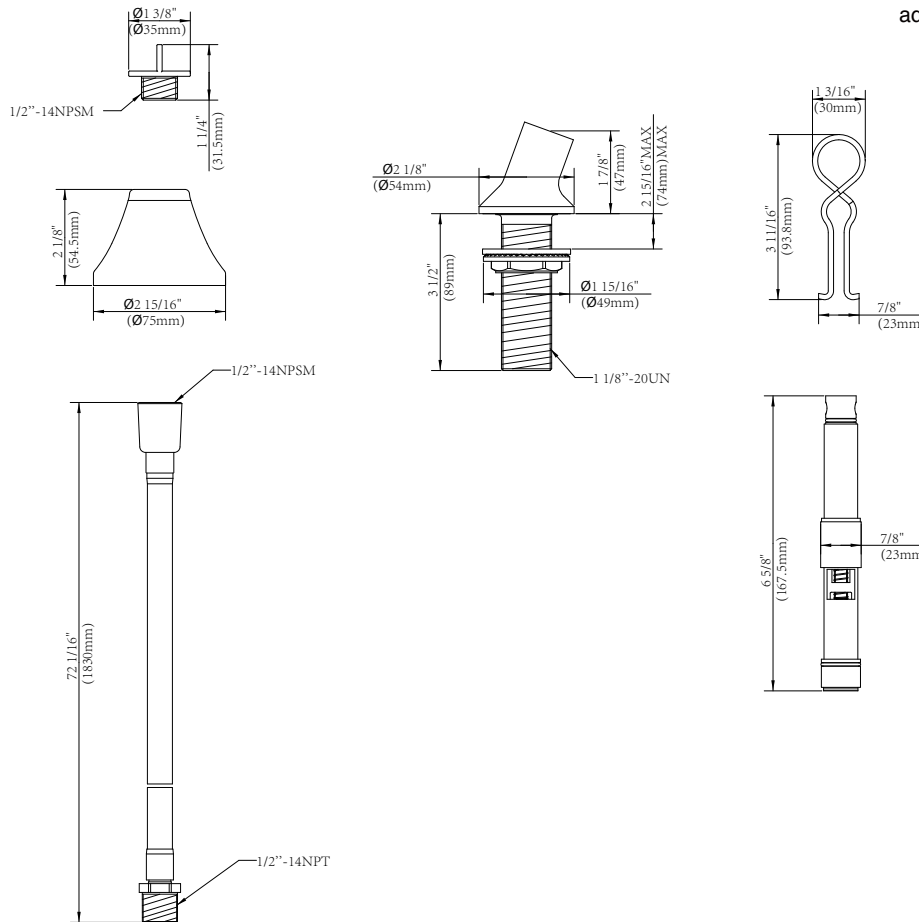

Submittal Information:

Job Name: _____

Location: _____

Contractor: _____

Contact #: _____