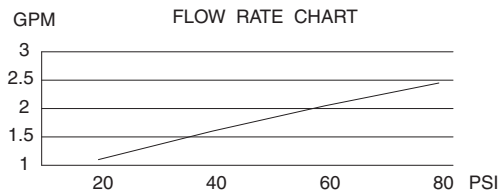

Specific Features: _____ Submitted Model No.: _____

SD456113/02-09.03