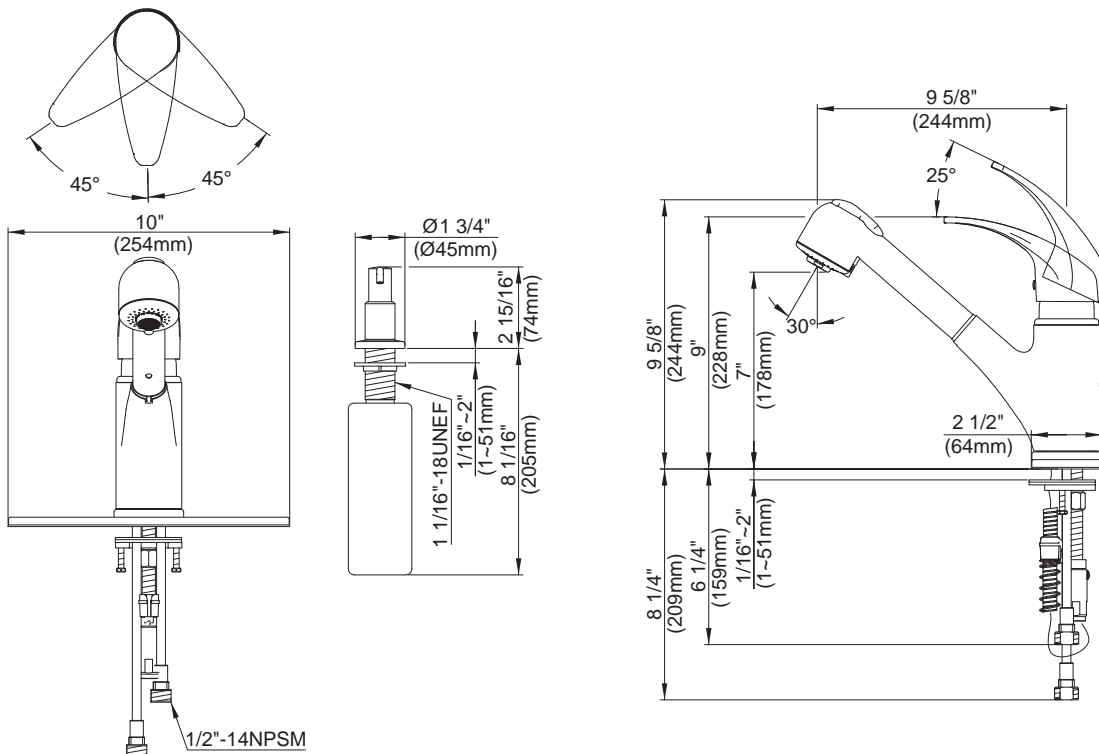

Specific Features: _____ Submitted Model No.: _____

SD456113/02-09.03