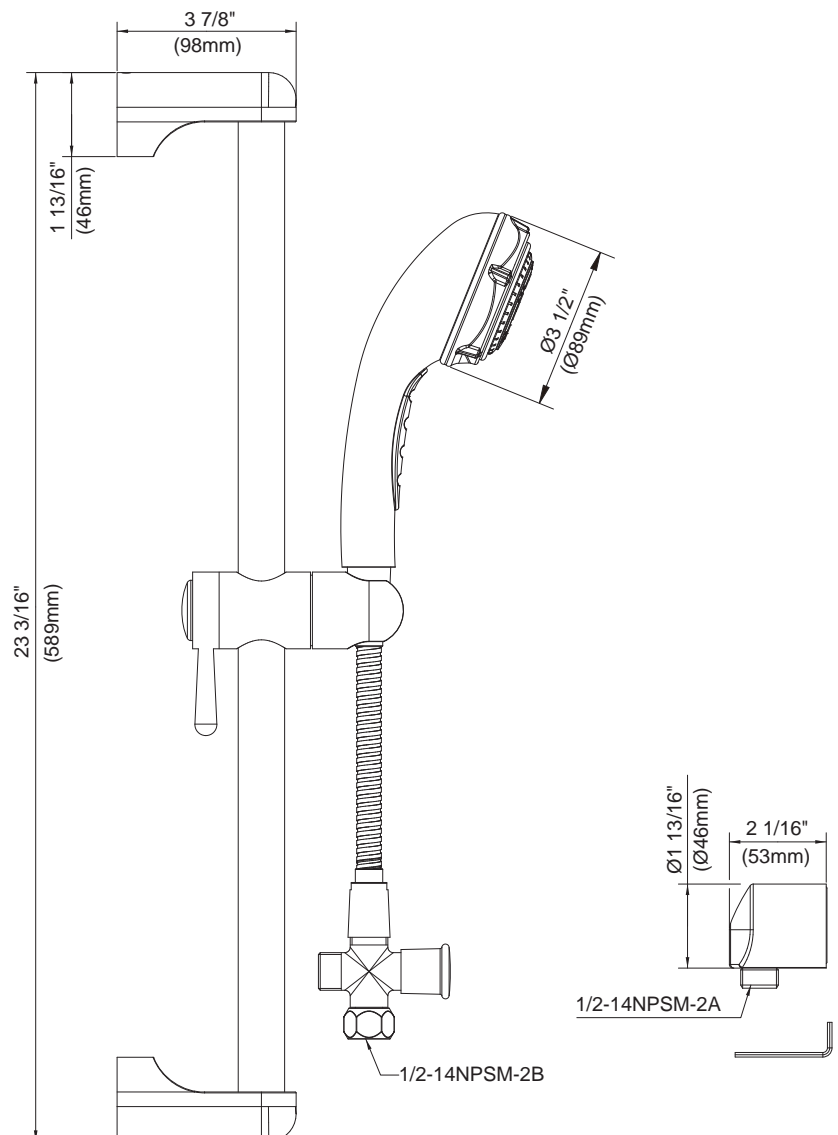

Specific Features: _____ Submitted Model No.: _____

SD465002/01-09.02