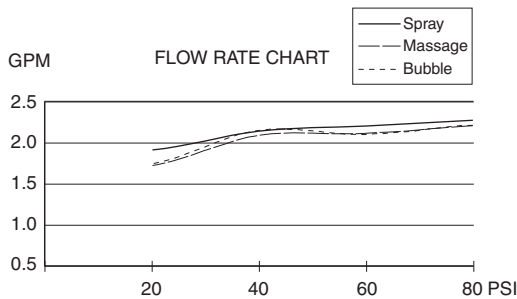

THREE FUNCTION PERSONAL SHOWER KIT ON 24" SLIDE BAR

Description

- Backflow prevention
- 24" heavy duty slide bar mount
- Mount to your shower arm
- 3 functions: regular, massage and aerated drench

Flow & Valving

D465002

Available Colors & Finish

- Chrome
- Antique Copper (AC)
- Brushed Nickel (BN)
- Distressed Nickel (DN)
- Polished Nickel (PNV)
- Oil Rub Bronze (RB)
- Distressed Bronze (RBD)

Flow Rate

- Uniform high flow rates at all normal operating water pressures.
- Conforms to Energy Policy Act of 1992 – maximum flow rate at 80psi of 2.5gpm.