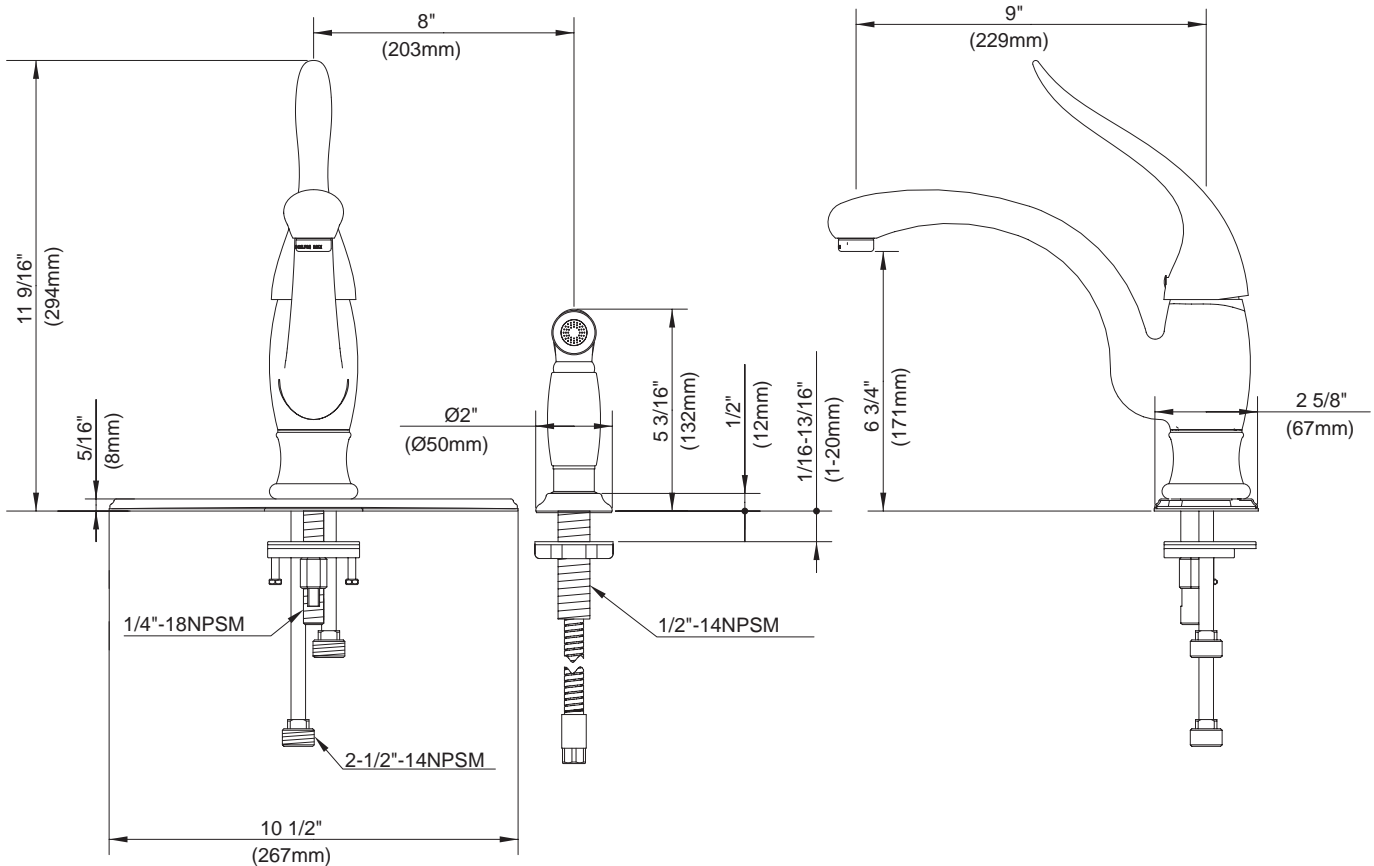

Warranty

Danze faucets are covered by a manufacturer's limited "lifetime" warranty for manufacturing defects.