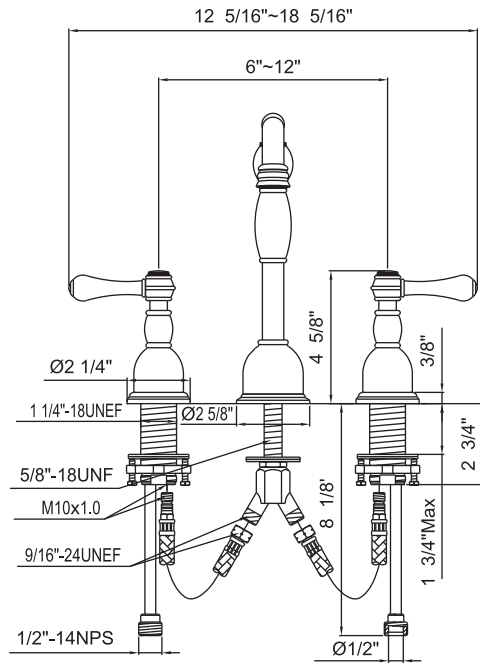

Specific Features: _____ Submitted Model No.: _____