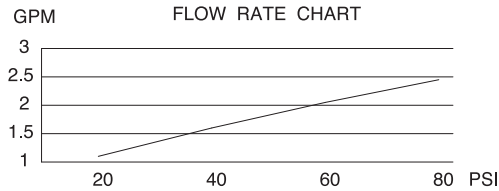

Specific Features: _____ Submitted Model No.: _____