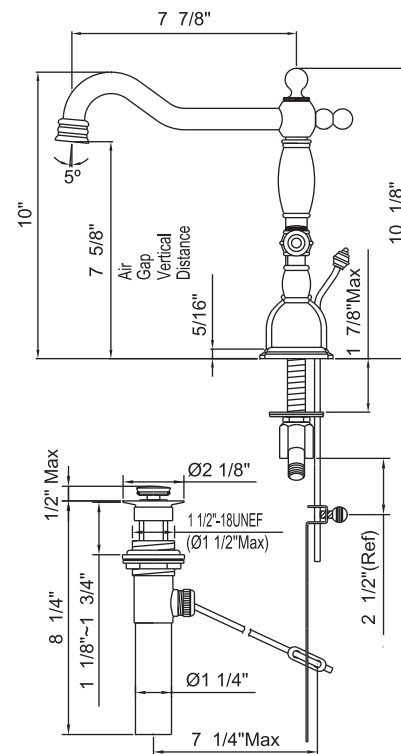

Specific Features: _____ Submitted Model No.: _____