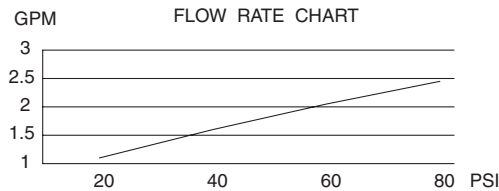

SINGLE HOLE MOUNT LAVATORY FAUCET

Description

- Beautiful ribbon water pattern from spout
- Single handle with 9" swivel spout
- Single hole mount
- All brass pop-up drain assembly

Flow & Valving

- See Chart

Standards

- ASME A112.18.1
- CSA B125
- NSF 61-9
- Listed IAPMO/UPC
- Energy policy act of 1992
- ADA Accessibility Guidelines for Buildings and Facilities - 4.27.4 Controls and Mechanisms

Available Colors & Finish

- Chrome
- Brushed Nickel (BN)

Warranty

Danze faucets are covered by a manufacturer's limited "lifetime" warranty for manufacturing defects.

Specific Features: _____ Submitted Model No.: _____