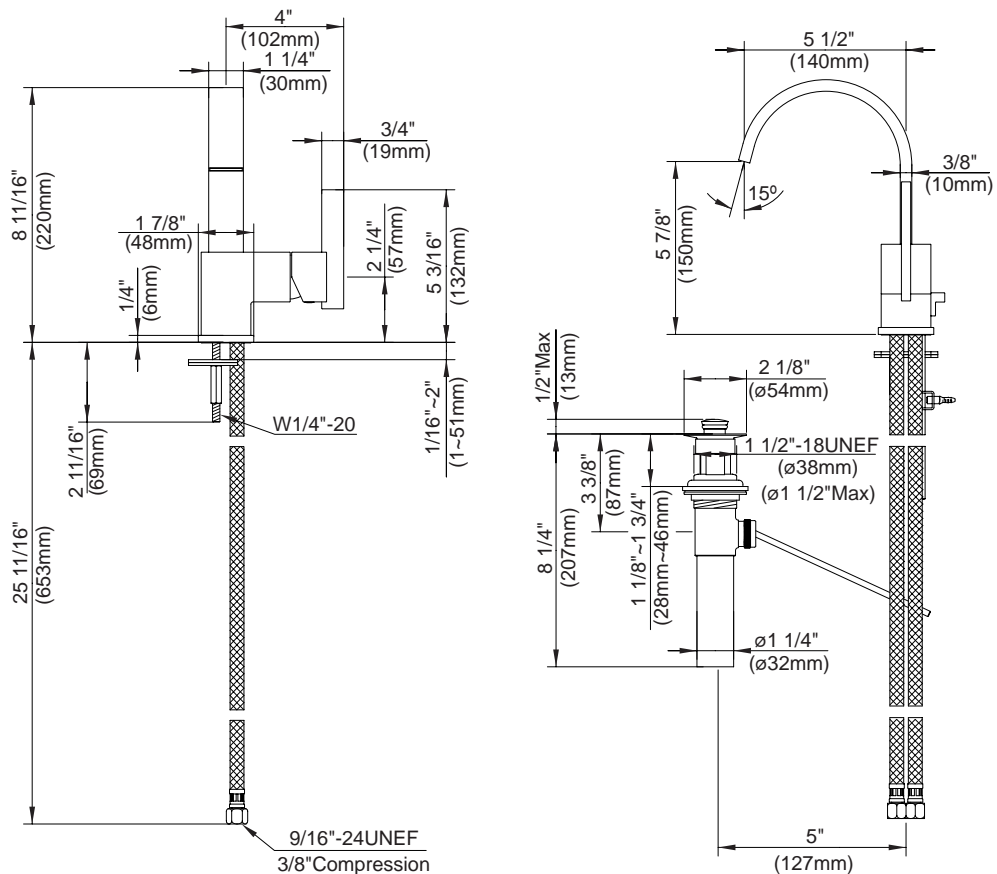

Warranty

Danze faucets are covered by a manufacturer's limited "lifetime" warranty for manufacturing defects.