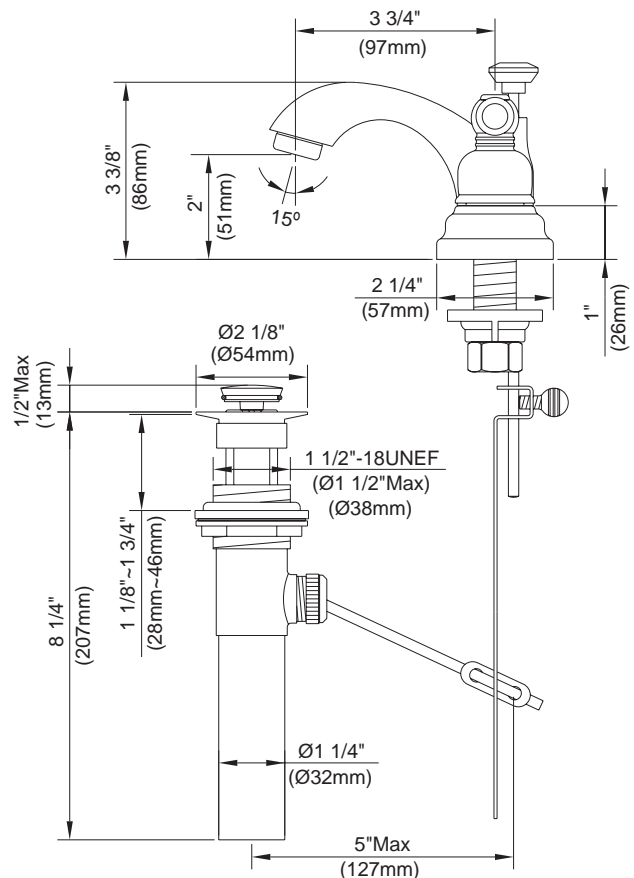

Specific Features: _____ Submitted Model No.: _____

SD302155/03-06.01