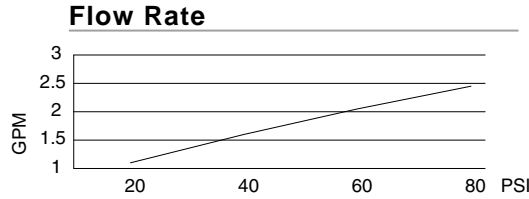

SPECIFICATIONS

MELROSE™ TWO HANDLE CENTERSET LAUNDRY FAUCET

Model

D100353

Description

- 2 handle with 8" low-rise spout
- Hose threaded end with aerator included

Standards

- UPC/cUPC
- Energy Policy Act of 1992

- ASME A112.18.1M/ A112.18.1

- ADA Accessibility Guidelines for Buildings and Facilities - 4.27.4 Controls and Mechanisms

Warranty

Danze products are covered by a manufacturer's limited "lifetime" warranty for manufacturing defects.

Finishes Available

- Chrome