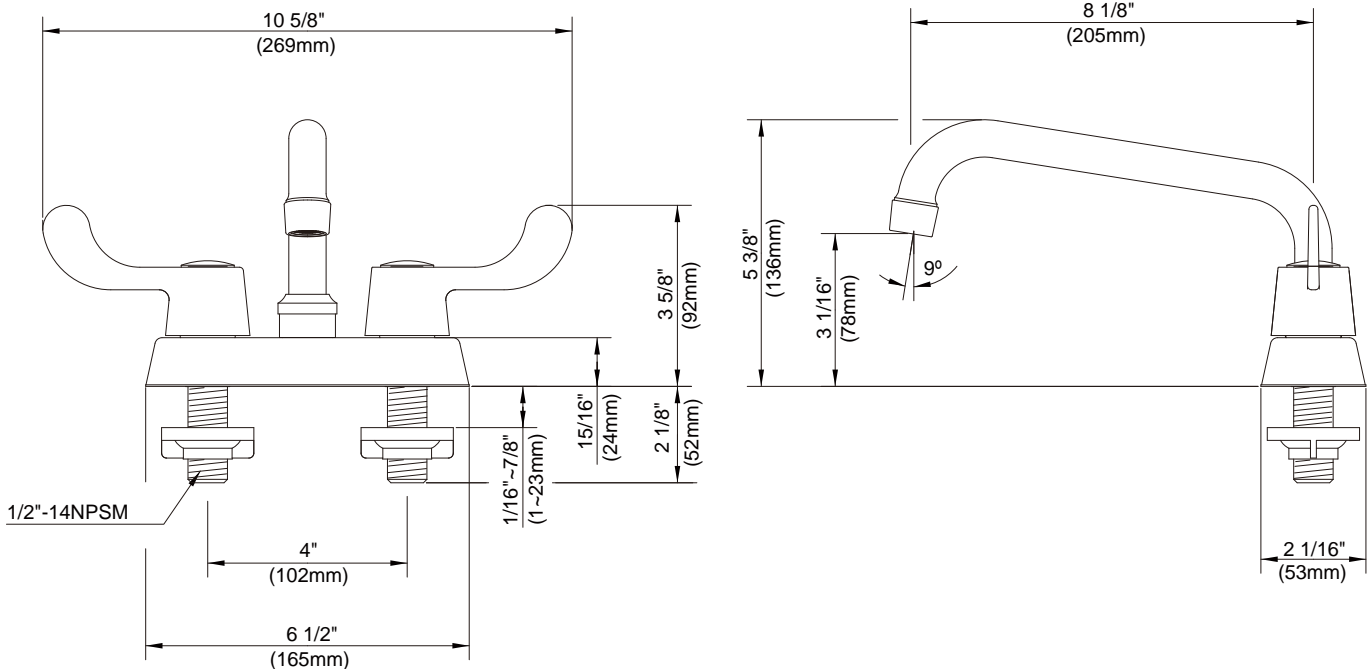

Submittal Information:

Job Name: _____

Location: _____

Contractor: _____

Contact #: _____