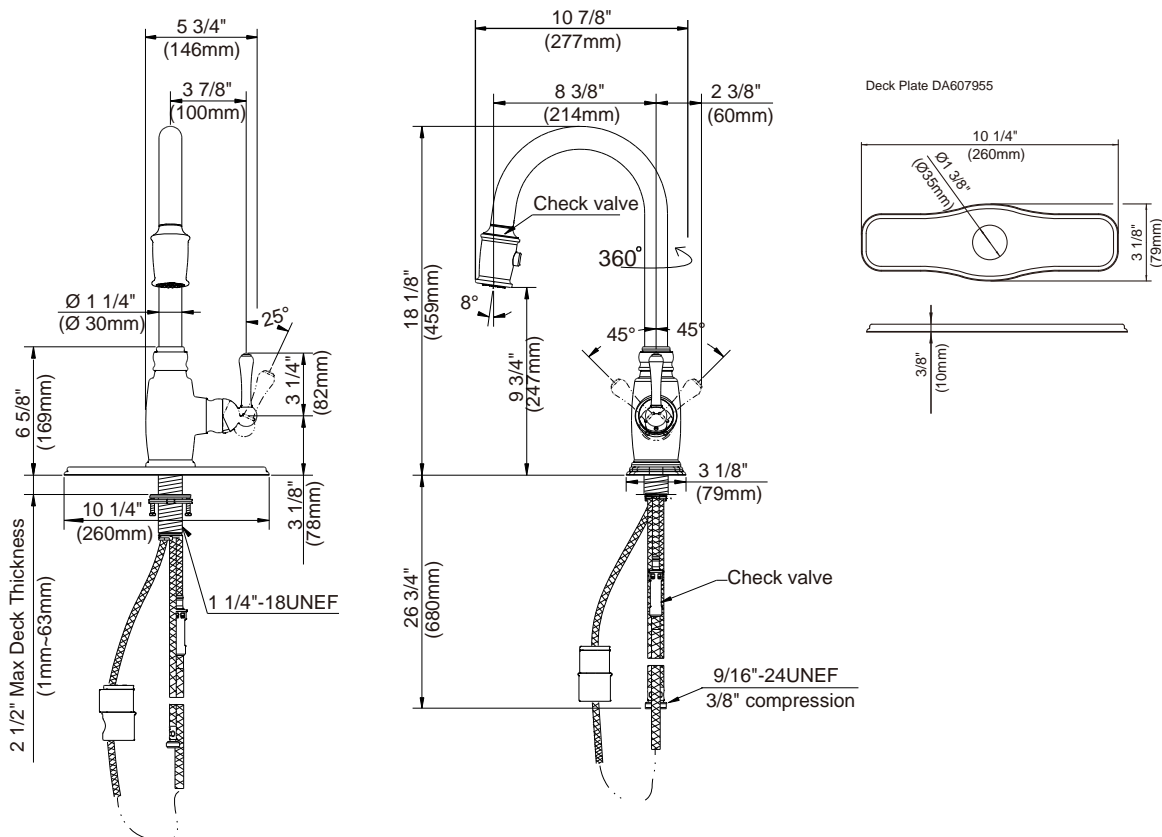

WARRANTY

Danze products are covered by a manufacturer's lifetime limited warranty for manufacturing defects.