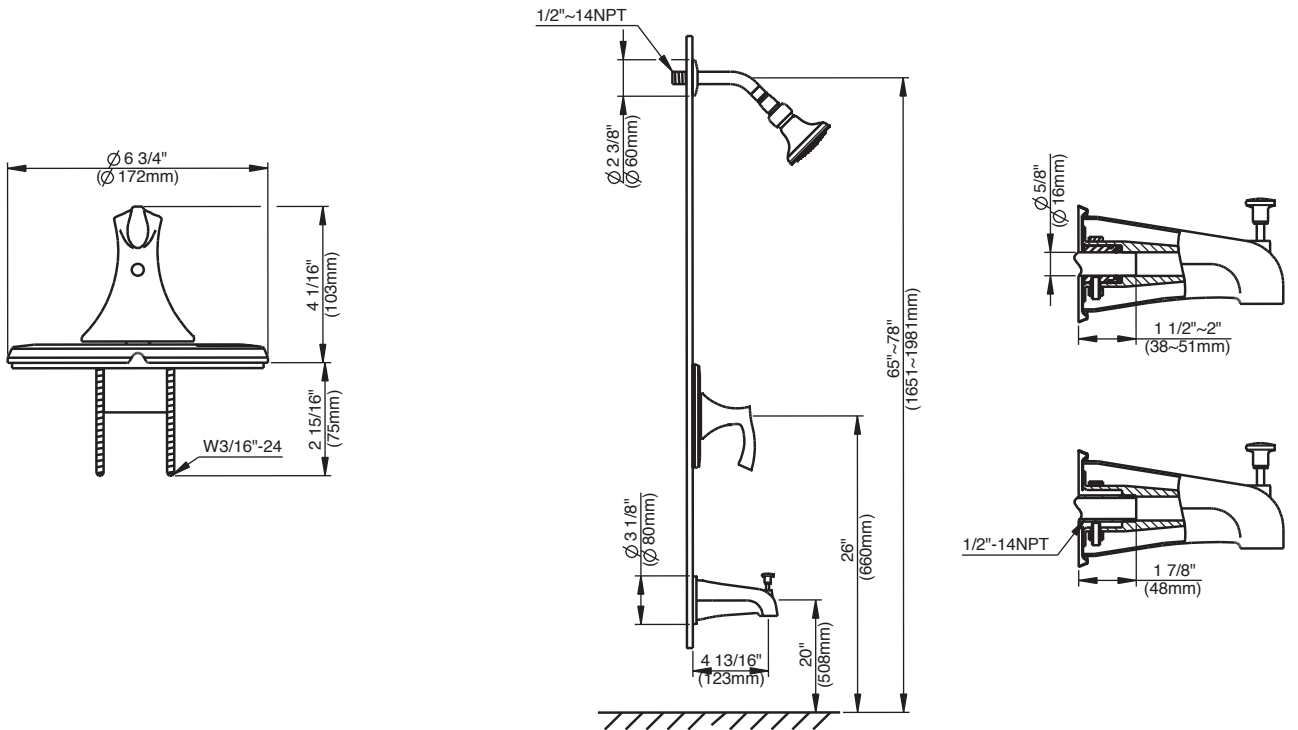

Submittal Information:

Job Name: _____
Contractor: _____

Location: _____
Contact #: _____