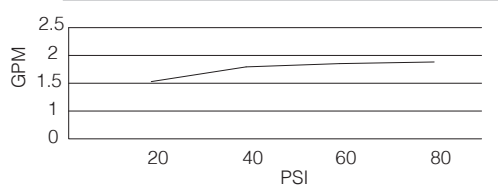

SPECIFICATIONS

ANTIOCH™ TRIM ONLY SINGLE HANDLE PRESSURE BALANCE TUB & SHOWER FAUCET

Model

D502022T (Tub & Shower trim)
D502522T (Shower only trim)

Description

- Mono Round® 1F Showerhead D460053
- 6" brass showerarm
- Solid brass handle
- Diverter on spout
- Use with valve: D1120 series (w/ stops) or D1150 series (w/o stops) or D1125 series (w/ stops) or D1155 series (w/o stops)
- 2.0gpm (7.6 L/min) maximum flow rate @80psi

Standards

• UPC/cUPC

• ASME A112.18.1M/ A112.18.1

• ADA Accessibility Guidelines for Buildings and Facilities - 309.4 Operation and Operable Parts

Warranty

Danze products are covered by a manufacturer's limited "lifetime" warranty for manufacturing defects.

Flow Rate

Finishes Available

- Chrome
- Other: Refer to PriceList for additional finish