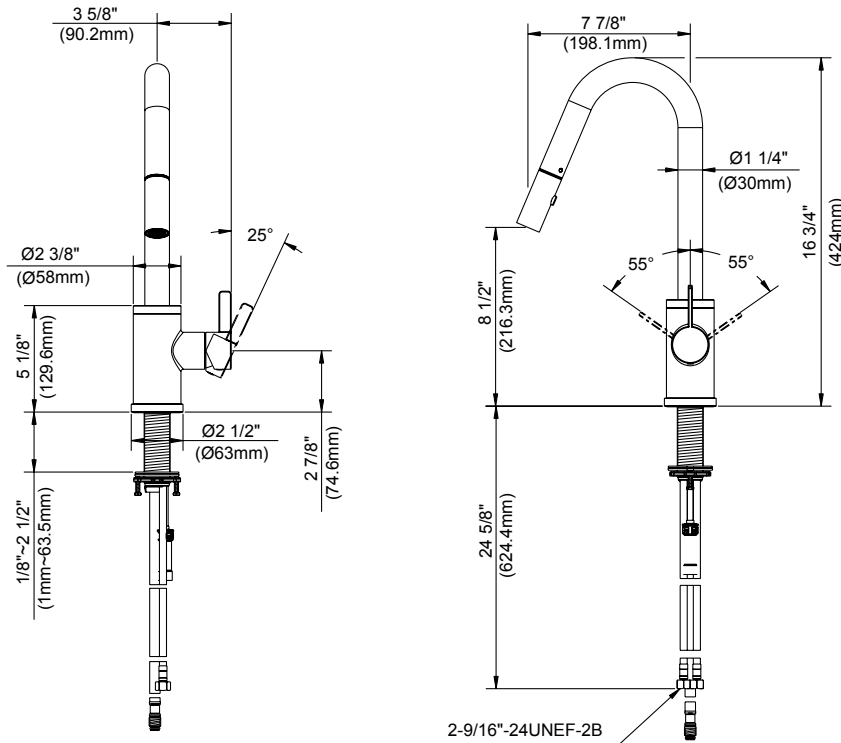

SPECIFICATIONS

AMALFI™ SINGLE HANDLE PULL-DOWN KITCHEN FAUCET

Model

D457130

Description

- Ceramic disc cartridge
- 16 3/4" high swivel spout, 7 7/8" spout length
- 2 function spray/aerated stream
- SnapBack™ retraction system with Grip Lock™ weight
- 8" deck plate DA607750 sold separately for single hole mounting
- 1.75gpm (6.6L/min) max Aeration/2.2gpm (8.3L/min) max Spray @60psi
- Meets CEC Requirement

Aeration Flow Rate

Finishes Available

- Chrome
- Other: Refer to Price List for additional finish

Standards

NSF/ANSI 372

- NSF/ANSI 372

- ASME A112.18.1M/A112.18.1

- ADA Accessibility Guidelines for Buildings and Facilities - 309.4 Operation and Operable Parts

Warranty

Danze products are covered by a manufacturer's limited "lifetime" warranty for manufacturing defects.

Submittal Information:

Job Name: _____

Location: _____

Contractor: _____

Contact #: _____