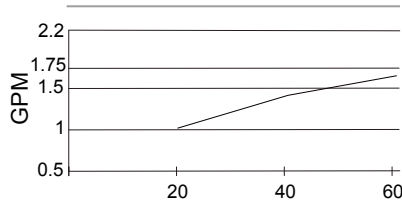

SPECIFICATIONS

AMALFI™ SINGLE HANDLE PULL-DOWN KITCHEN FAUCET

Model

D457130

Description

- Ceramic disc cartridge
- 16 3/4" high swivel spout, 7 7/8" spout length
- 2 function spray/aerated stream
- SnapBack™ retraction system with Grip Lock™ weight
- 8" deck plate DA607750 sold separately for single hole mounting
- 1.75gpm (6.6L/min) max Aeration/2.2gpm (8.3L/min) max Spray @60psi
- Meets CEC Requirement

Aeration Flow Rate

Finishes Available

- Chrome
- Other: Refer to Price List for additional finish

Standards

NSF/ANSI 372

- NSF/ANSI 372

- ASME A112.18.1M/A112.18.1

- ADA Accessibility Guidelines for Buildings and Facilities - 309.4 Operation and Operable Parts