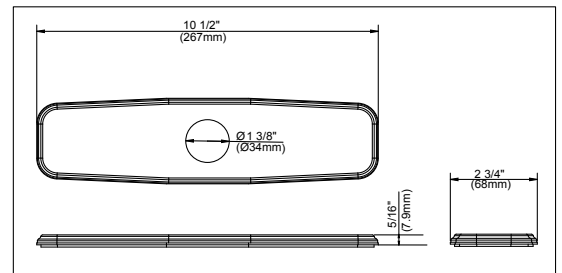

8" Deck Plate DA607750 Sold Separately