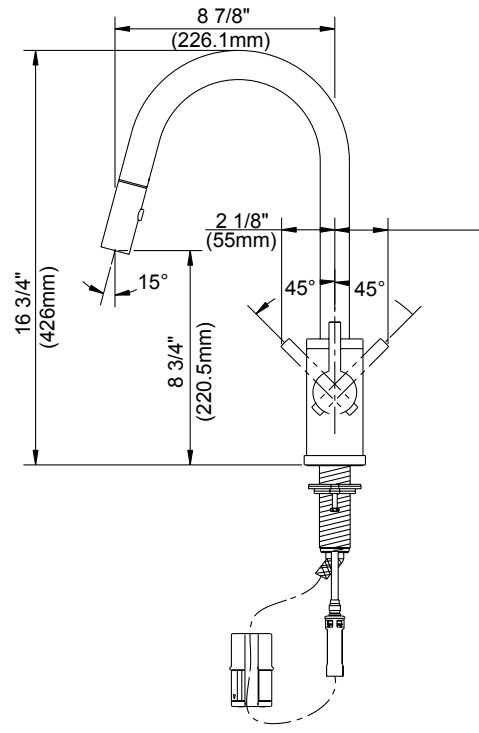

Warranty

Danze products are covered by a manufacturer's limited "lifetime" warranty for manufacturing defects.