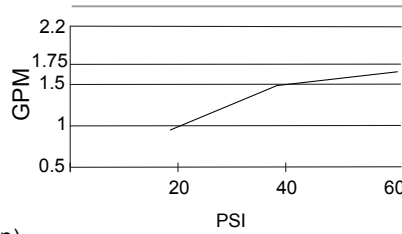

SPECIFICATIONS

PARMA™ SINGLE HANDLE PULL-DOWN KITCHEN FAUCET

Model

D453558

Description

- Ceramic disc cartridge
- 16 3/4" high swivel spout, 8 7/8" spout length
- 2 function spray/aerated stream
- SnapBack™ retraction system with Grip Lock™ weight
- Single hole mount
- 1.75gpm (6.6L/min) max Aeration/2.2gpm (8.3L/min) max Spray @60psi
- Meets CEC Requirement

Aeration Flow Rate

Standards

NSF/ANSI 372

- NSF/ANSI 372

- ASME A112.18.1M/A112.18.1

- ADA Accessibility Guidelines for Buildings and Facilities - 309.4 Operation and Operable Parts

Finishes Available

- Chrome
- Other: Refer to Price List for additional finish