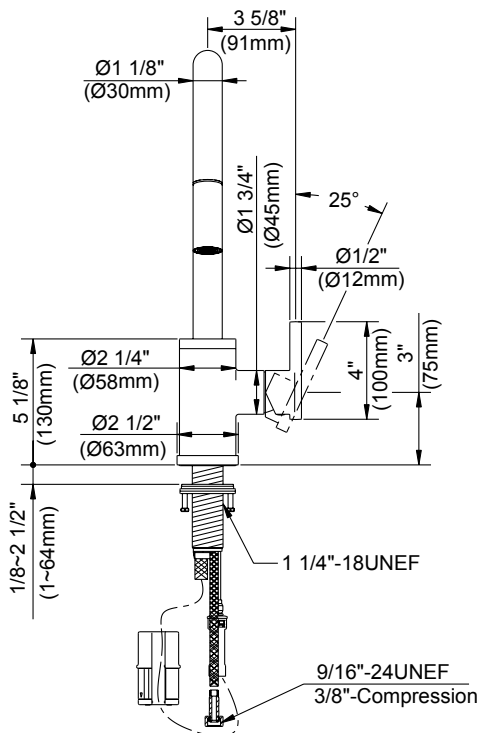

Warranty

Danze products are covered by a manufacturer's limited "lifetime" warranty for manufacturing defects.