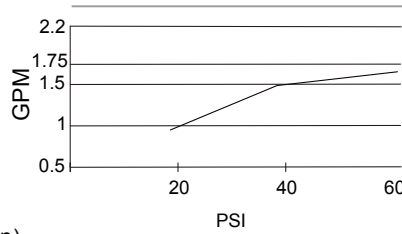

**SPECIFICATIONS**

**PARMA™ SINGLE HANDLE PULL-DOWN KITCHEN FAUCET**

**Model**

D453558

**Description**

- Ceramic disc cartridge
- 16 3/4" high swivel spout, 8 7/8" spout length
- 2 function spray/aerated stream
- SnapBack™ retraction system with Grip Lock™ weight
- Single hole mount
- 1.75gpm (6.6L/min) max Aeration/2.2gpm (8.3L/min) max Spray @60psi
- Meets CEC Requirement

**Aeration Flow Rate**

**Standards**

NSF/ANSI 372 • NSF/ANSI 372

• ASME A112.18.1M/A112.18.1

• ADA Accessibility Guidelines for Buildings and Facilities - 309.4 Operation and Operable Parts

**Finishes Available**