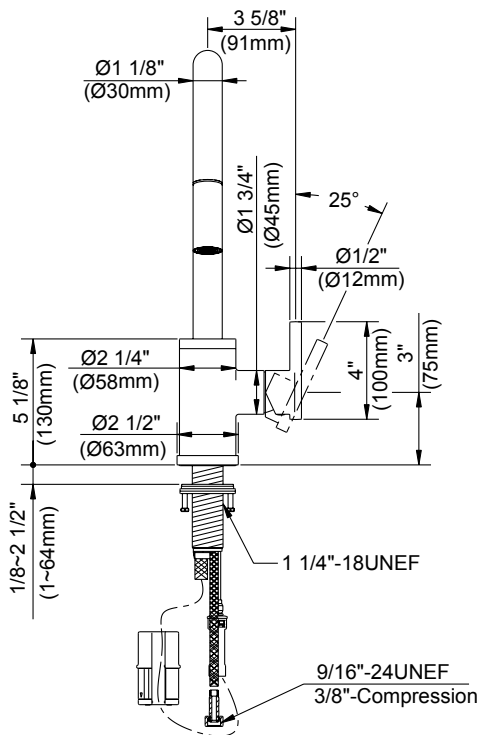

Warranty

Danze products are covered by a manufacturer's limited "lifetime" warranty for manufacturing defects.