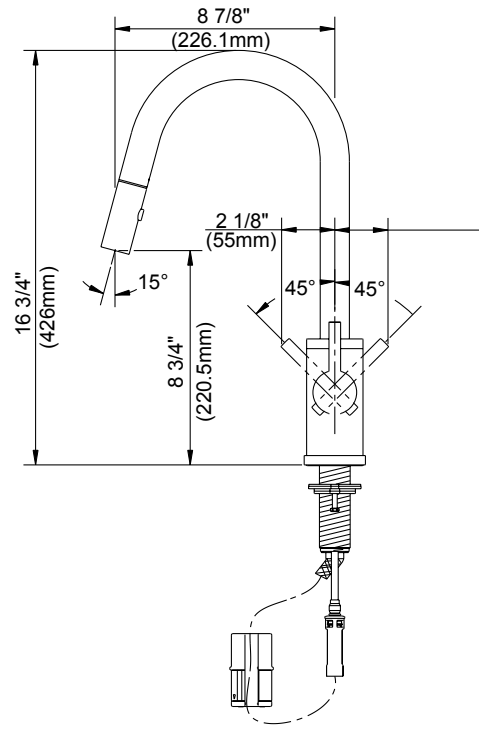

Warranty

Danze products are covered by a manufacturer's limited "lifetime" warranty for manufacturing defects.