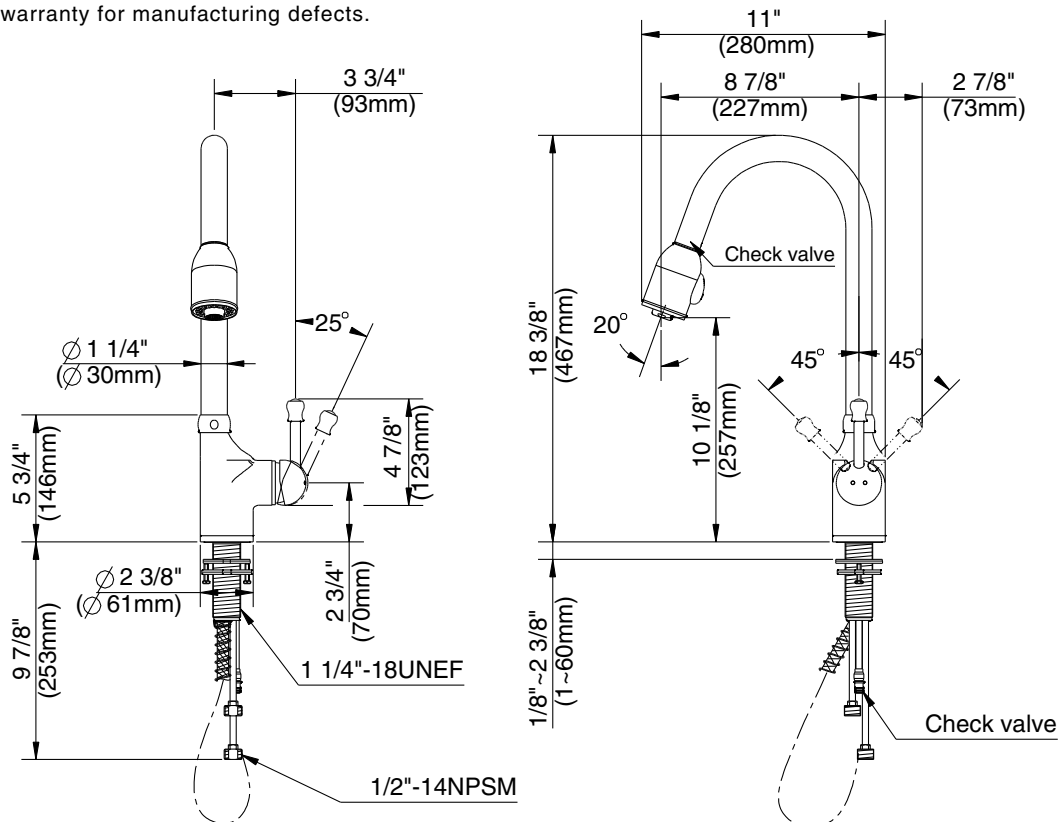

Finishes Available

- Chrome
- Other: Refer to Price List for additional finish