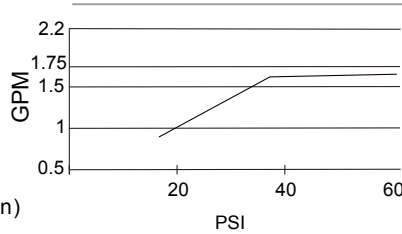

**SPECIFICATIONS**

**MELROSE™ SINGLE HANDLE PULL-DOWN KITCHEN FAUCET**

**Model**

D450015

**Description**

- Ceramic disc valve
- 18 3/8" high spout, 8 7/8" spout length
- 2 function spray/aerated stream
- Single hole mount
- 1.75gpm (6.6L/min) max Aeration/2.2gpm (8.3L/min) max Spray @60psi
- SnapBack™ retraction system with Grip Lock™ weight
- Meets CEC Requirement

**Aeration Flow Rate**

**Standards**

NSF/ANSI 372

- NSF/ANSI 372

MEETS ASME A112.18.1M/ A112.18.1

- ASME A112.18.1M/A112.18.1

- ADA Accessibility Guidelines for Buildings and Facilities - 309.4 Operation for Operable Parts