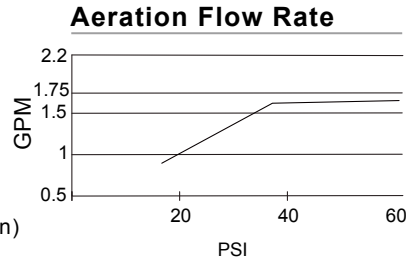

SPECIFICATIONS

OPULENCE™ SINGLE HANDLE PULL-OUT KITCHEN FAUCET

Model

D457714

Description

- Ceramic disc valve
- 7 1/8" high spout, 8 5/8" spout length
- 2 function spray/aerated stream
- Single hole mount with optional deck plate
- 1.75gpm (6.6L/min) max Aeration/2.2gpm (8.3L/min) max Spray @60psi
- Meets CEC Requirement

Standards

NSF/ANSI 372

- NSF/ANSI 372

MEETS ASME A112.18.1M/A112.18.1

- ASME A112.18.1M/A112.18.1

- ADA Accessibility Guidelines for Buildings and Facilities - 309.4 Operation for Operable Parts

Warranty

Danze products are covered by a manufacturer's limited "lifetime" warranty for manufacturing defects.

Finishes Available

- Chrome
- Other: Refer to Price List for additional finish