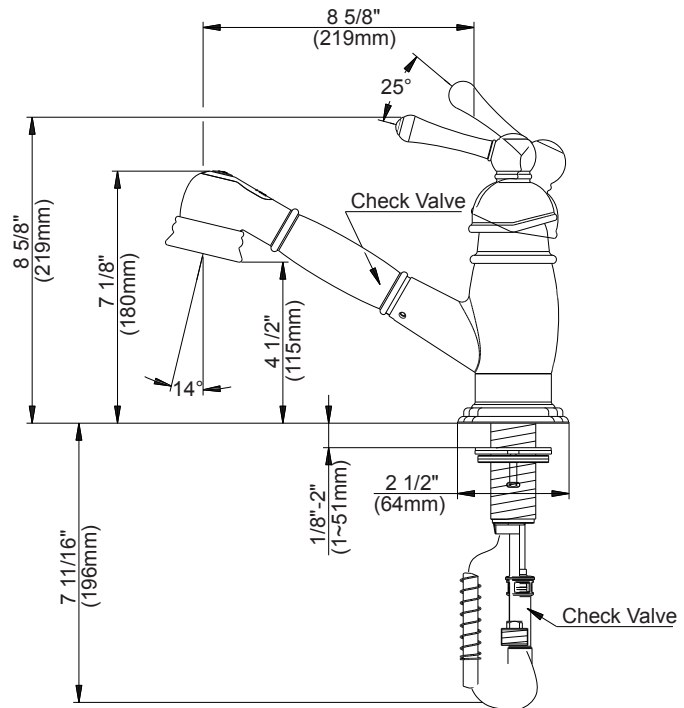

Submittal Information:

Job Name: _____
Contractor: _____

Location: _____
Contact #: _____