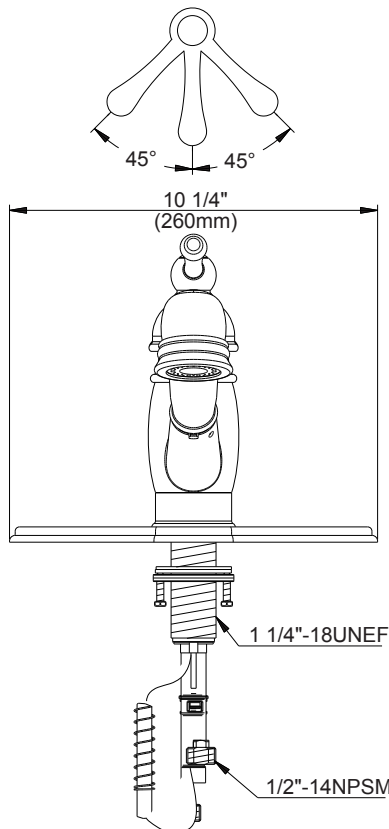

Submittal Information:

Job Name: _____
Contractor: _____

Location: _____
Contact #: _____