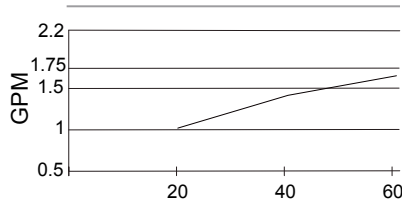

SPECIFICATIONS

AMALFI™ SINGLE HANDLE PULL-DOWN KITCHEN FAUCET

Model

D457130

Description

- Ceramic disc cartridge
- 16 3/4" high swivel spout, 7 7/8" spout length
- 2 function spray/aerated stream
- SnapBack™ retraction system with Grip Lock™ weight
- Single hole mount
- 1.75gpm (6.6L/min) max Aeration/2.2gpm (8.3L/min) max Spray @60psi
- Meets CEC Requirement

Aeration Flow Rate

Standards

NSF/ANSI 372

- NSF/ANSI 372

- ASME A112.18.1M/A112.18.1

- ADA Accessibility Guidelines for Buildings and Facilities - 309.4 Operation and Operable Parts

Finishes Available

- Chrome
- Other: Refer to Price List for additional finish