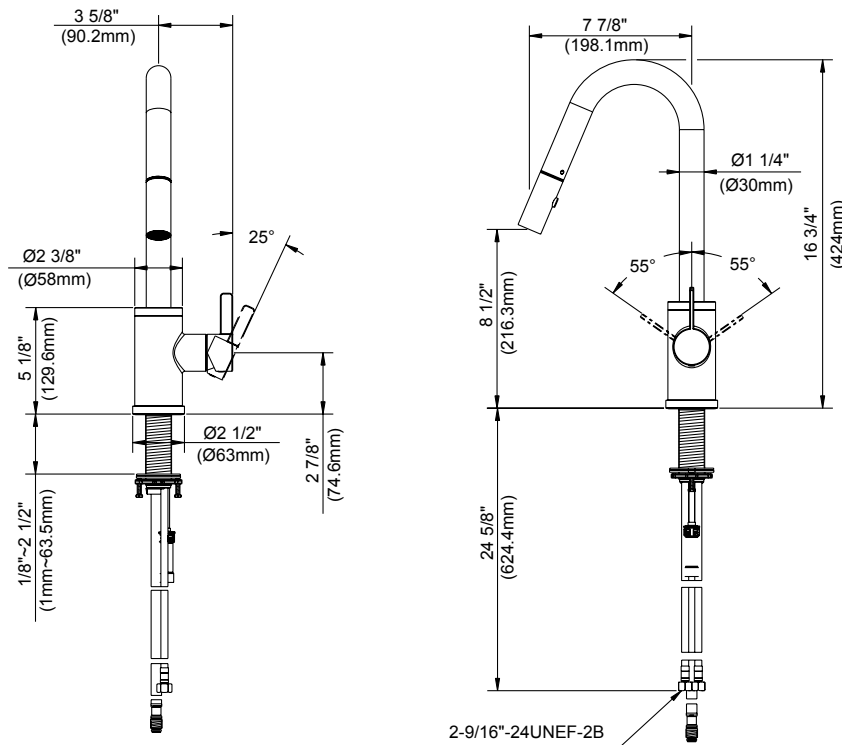

Warranty

Danze products are covered by a manufacturer's limited "lifetime" warranty for manufacturing defects.