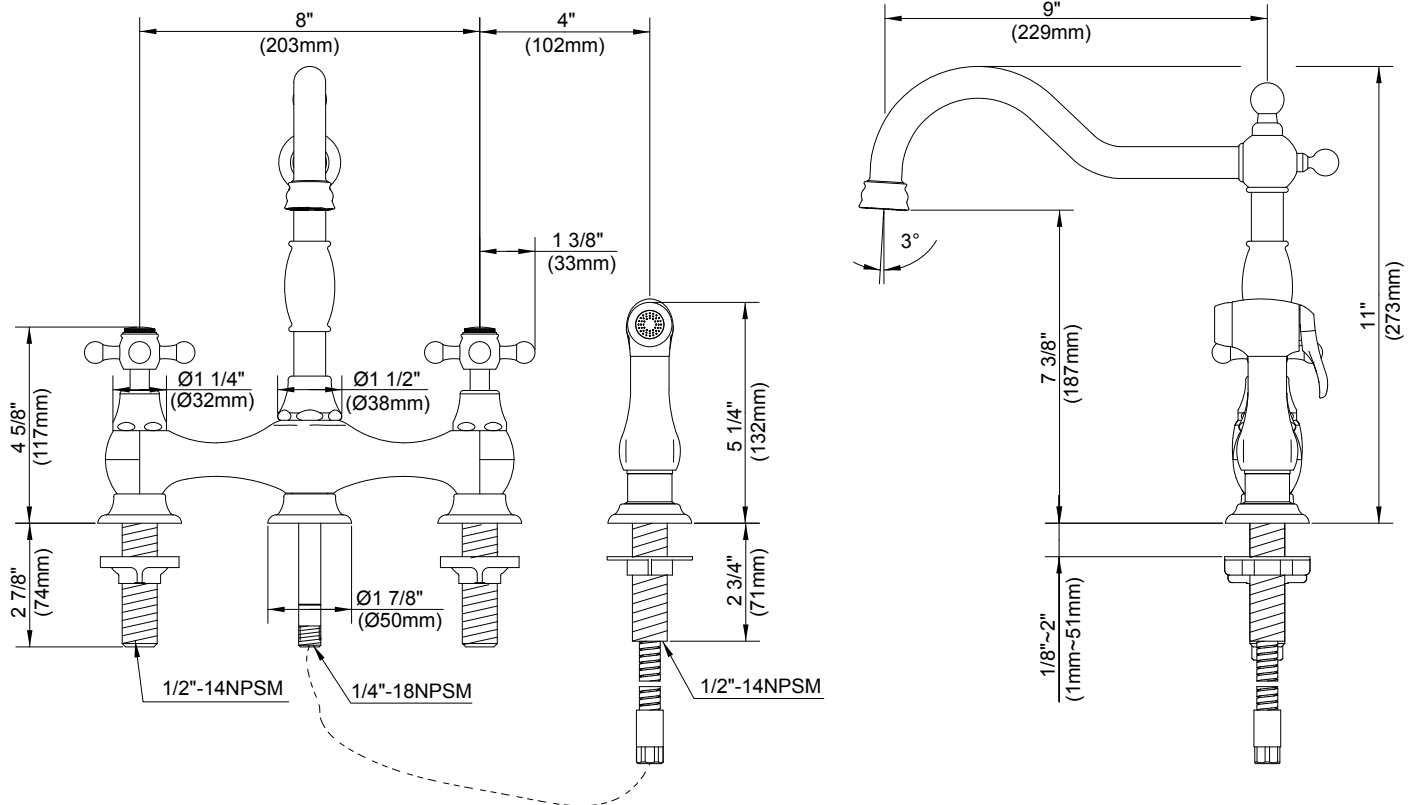

Submittal Information:

Job Name: _____
Contractor: _____

Location: _____
Contact #: _____