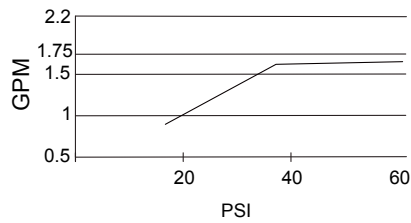

SPECIFICATIONS

OPULENCE™ TWO HANDLE KITCHEN FAUCET WITH SPRAY

Model

D404457

Description

- Ceramic disc valves
- 11" high spout, 9" spout length
- Matching brass spray
- 4 hole mount
- Bridge style faucet
- Maximum flow rate on aeration at 1.75gpm & side spray as temporary flow at 2.2gpm
- Meets CEC requirements

Standards

NSF/ANSI 372

• NSF/ANSI 372

MEETS ASME A112.18.1M/A112.18.1

• ASME A112.18.1M/A112.18.1

• ADA Accessibility Guidelines for Buildings and Facilities - 309.4 Operation for Operable Parts

Warranty

Danze products are covered by a manufacturer's limited "lifetime" warranty for manufacturing defects.

Aeration Flow Rate

Finishes Available

- Chrome
- Other: Refer to Price List for additional finish