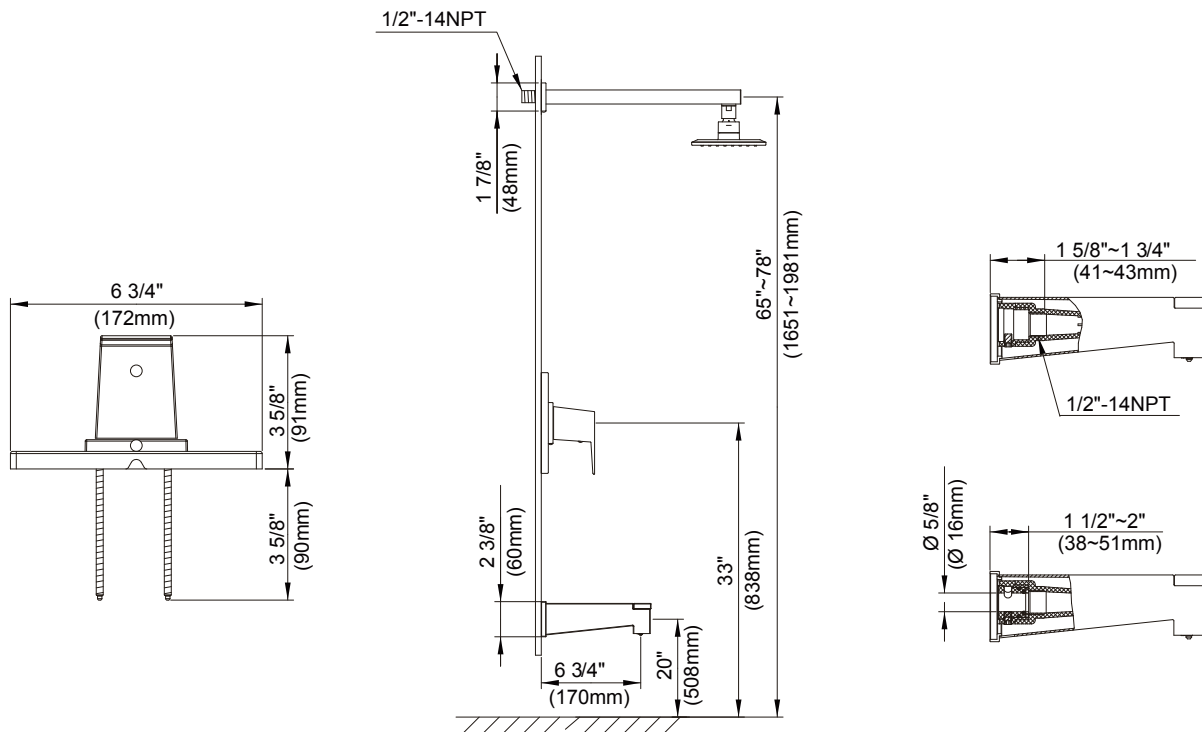

Submittal Information:

Job Name: _____
Contractor: _____

Location: _____
Contact #: _____