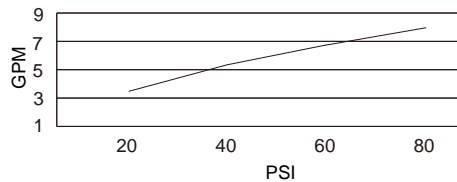

Model

DH520530

Description

- Scald preventing pressure balance valve with service stops
- Use with ½" copper pipe of ½" threaded connections
- 4 ½" Pura 1, 1-function showerhead, 2.5 gpm

Standards

- UPC/cUPC
- Energy policy act of 1992

- ASME A112.18.1

- ASSE 1016

- ADA Accessibility Guidelines for Buildings and Facilities - 4.27.4 Controls and Mechanisms

Warranty

H+C waterware products are covered by a manufacturer's limited "lifetime" warranty for manufacturing defects.

Flow Rate

Finishes Available

- Chrome
- Other: Refer to Price List for additional finish