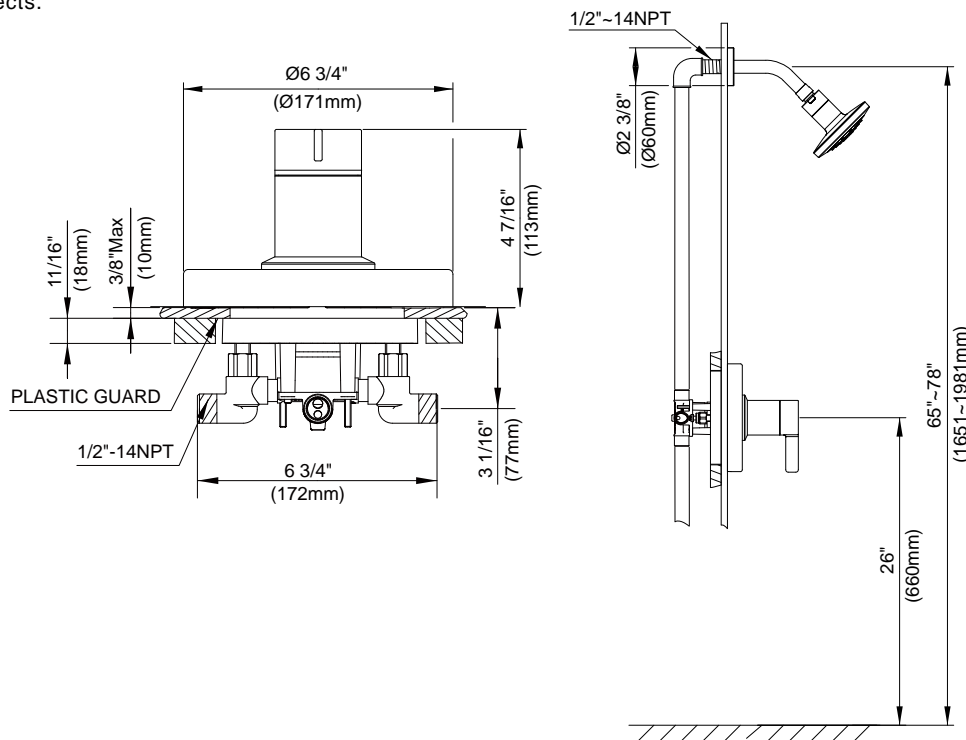

Submittal Information:

Job Name: _____

Location: _____

Contractor: _____

Contact #: _____