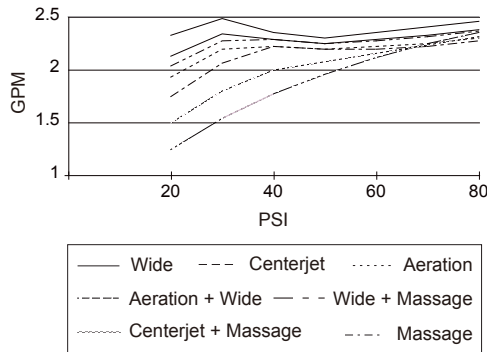

#### Description

- 7-function handshower: aeration, aeration + wide, wide, wide + massage, massage, centerjet + massage & centerjet
- Features D-Force™ Technology
- Showerarm mount
- 72" M-Flex hose
- 2.5 gpm maximum flow rate @ 80 psi

#### Standards

- UPC/cUPC
- Energy Policy Act of 1992

#### Flow Rate