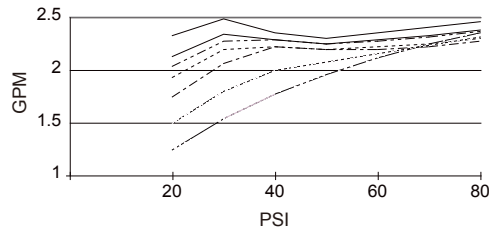

waterware™

SPECIFICATION

DH131130

Tru 7™ Seven-Function Handshower Kit

Model

DH131130

Description

- 7-function handshower: aeration, aeration + wide, wide, wide + massage, massage, centerjet + massage & centerjet
- Features D-Force™ Technology
- Showerarm mount
- 72" M-Flex hose
- 2.5 gpm maximum flow rate @ 80 psi

Standards

- UPC/cUPC
- Energy Policy Act of 1992

Warranty

H+C Waterware products are covered by a manufacturer's limited "lifetime" warranty for manufacturing defects.

Flow Rate

— Wide	- - - Centerjet Aeration
- - - Aeration + Wide	- - - Wide + Massage	
..... Centerjet + Massage	- - - Massage	