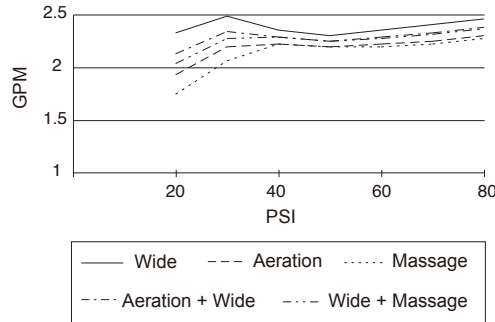

Model

DH151125

Description

- 4 1/2" 5-function showerhead: aeration, aeration + wide, wide, wide + massage & massage
- Features D-Force™ Technology
- Brass ball joint
- 2.5 gpm maximum flow rate @ 80 psi

Standards

- UPC/cUPC
- Energy policy act of 1992

Warranty

H+C waterware products are covered by a manufacturer's limited "lifetime" warranty for manufacturing defects.

Flow Rate

Finishes Available

- Chrome
- Other: Refer to H+C Waterware website for additional finish